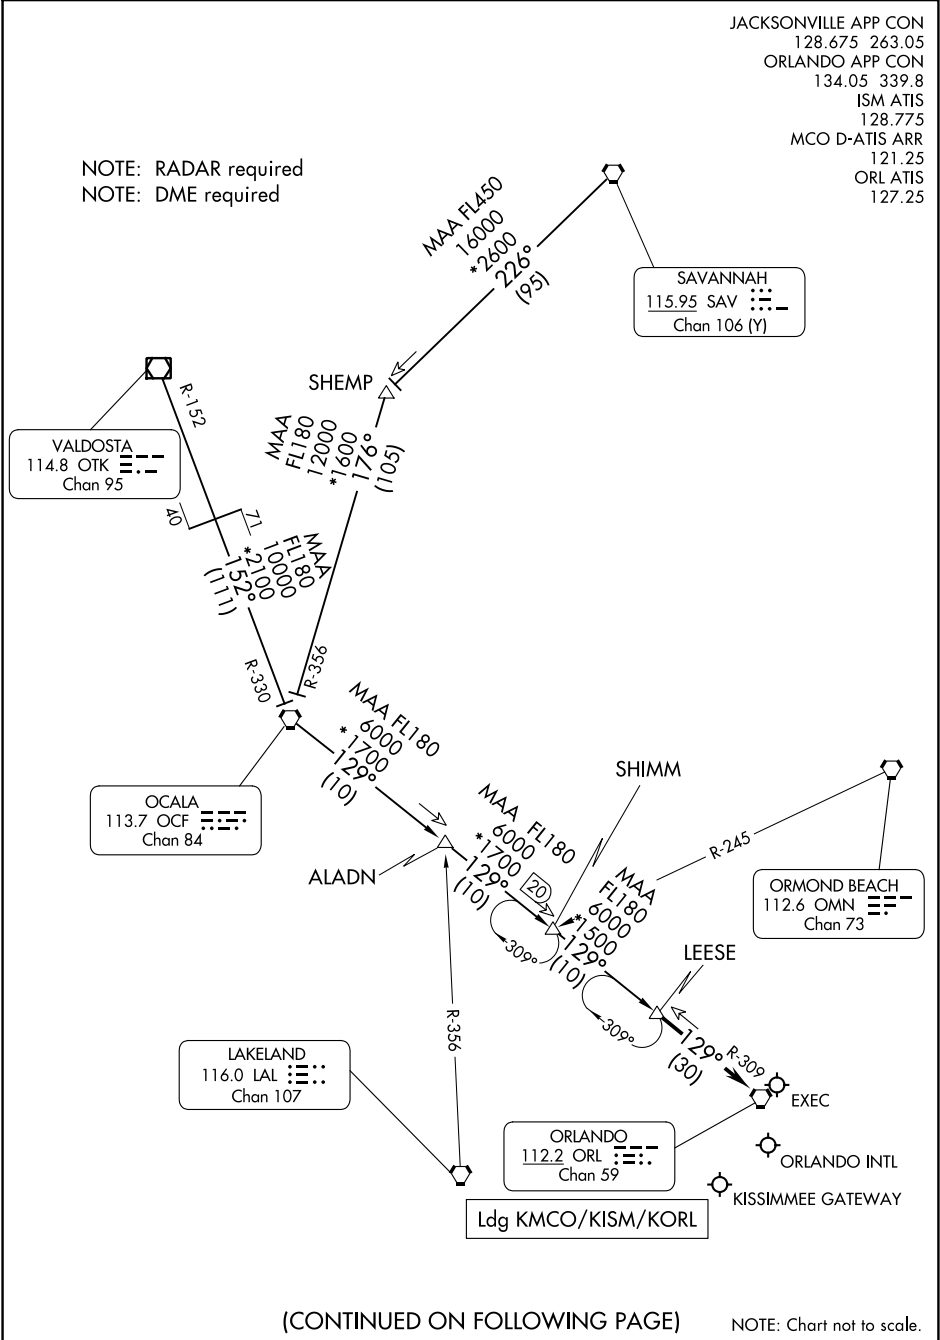

LEESE THREE ARRIVAL

ORLANDO, FLORIDA

JACKSONVILLE APP CON
 128.675 263.05
 ORLANDO APP CON
 134.05 339.8
 ISM ATIS
 128.775
 MCO D-ATIS ARR
 121.25
 ORL ATIS
 127.25

NOTE: RADAR required
 NOTE: DME required

(CONTINUED ON FOLLOWING PAGE)

NOTE: Chart not to scale.

LEESE THREE ARRIVAL

ORLANDO, FLORIDA

SE-3, 31 OCT 2024 to 28 NOV 2024

SE-3, 31 OCT 2024 to 28 NOV 2024