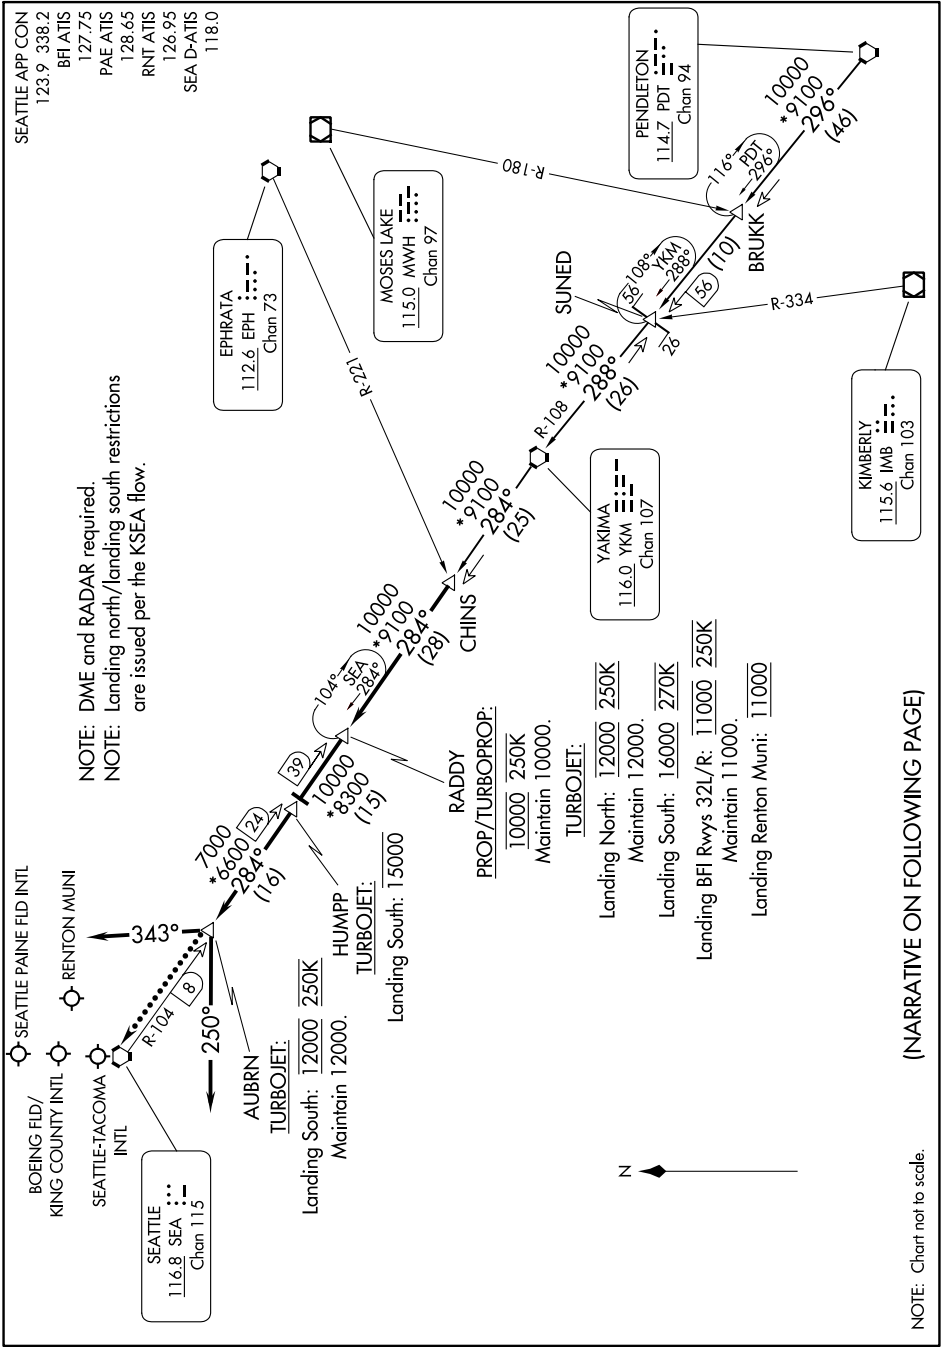

CHINS FIVE ARRIVAL

NW-1, 31 OCT 2024 to 28 NOV 2024

CHINS FIVE ARRIVAL

(NARRATIVE ON FOLLOWING PAGE)

NW-1, 31 OCT 2024 to 28 NOV 2024