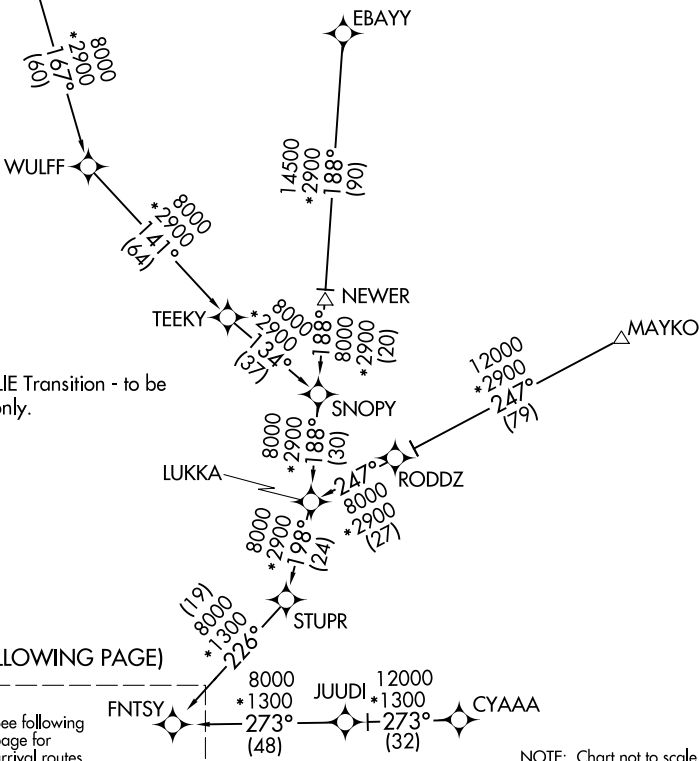

FNTSY ONE ARRIVAL (RNAV) Transition Routes

KEY WEST, FLORIDA

RNAV 1 - DME/DME/IRU or GPS.

RADAR required.

NAVY KEY WEST APP CON *
 124.025 313.7
 EYW ATIS
 119.675
 KNQX ATIS *
 307.025

- CYAAA TRANSITION (CYAAA.FNTSY1)
- EBAYY TRANSITION (EBAYY.FNTSY1)
- ENEME TRANSITION (ENEME.FNTSY1)
- IISLY TRANSITION (IISLY.FNTSY1)
- MAYKO TRANSITION (MAYKO.FNTSY1)
- MOLIE TRANSITION (MOLIE.FNTSY1)

SE-3, 31 OCT 2024 to 28 NOV 2024

SE-3, 31 OCT 2024 to 28 NOV 2024

NOTE: Jet aircraft only.
 NOTE: Do not file MOLIE Transition - to be assigned ATC only.

(CONTINUED ON FOLLOWING PAGE)

See following page for arrival routes

NOTE: Chart not to scale.

FNTSY ONE ARRIVAL (RNAV) Transition Routes

KEY WEST, FLORIDA