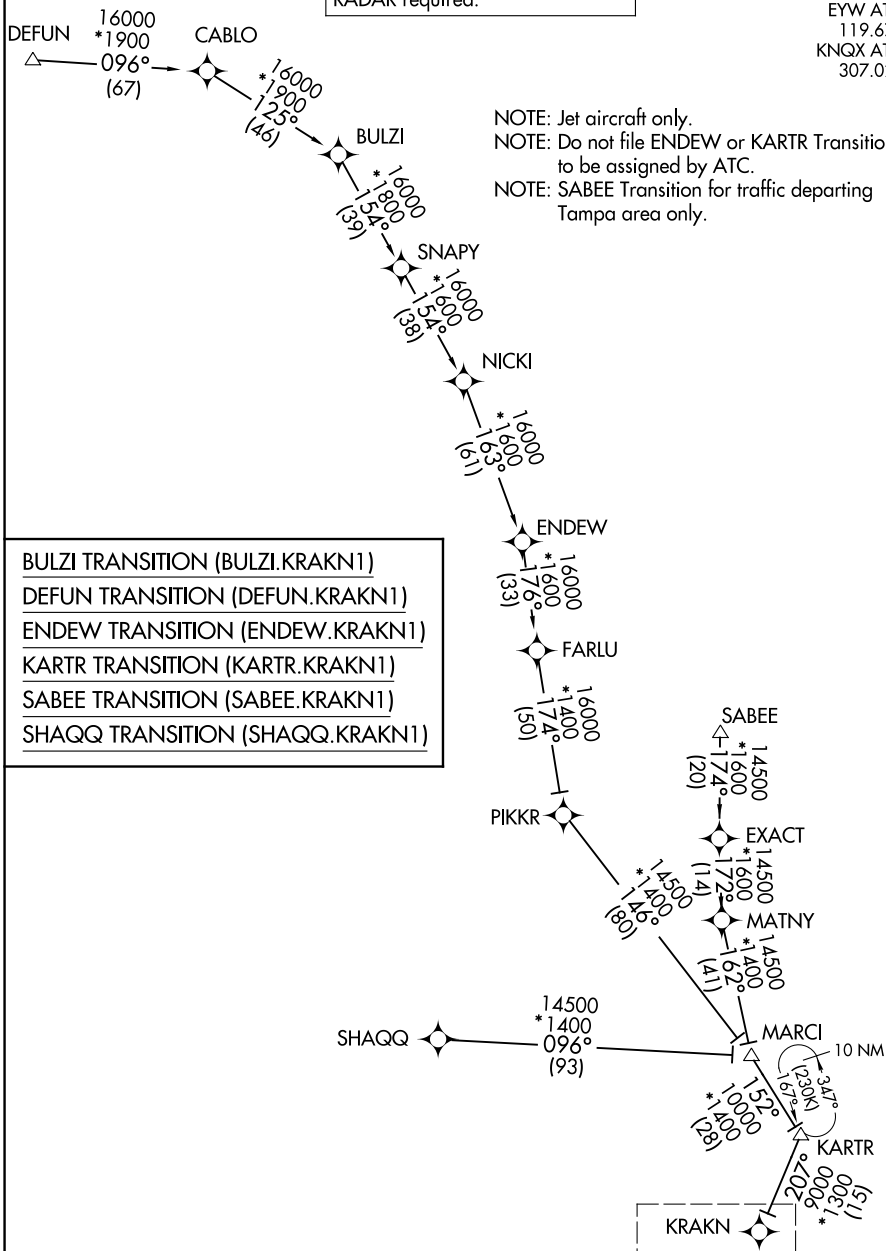

KRAKN ONE ARRIVAL (RNAV) Transition Routes

KEY WEST, FLORIDA

RNAV 1 - DME/DME/IRU or GPS.
RADAR required.

NAVY KEY WEST APP CON ★
 124.025 313.7
 EYW ATIS
 119.675
 KNQX ATIS ★
 307.025

NOTE: Jet aircraft only.
 NOTE: Do not file ENDEW or KARTR Transitions - to be assigned by ATC.
 NOTE: SABEE Transition for traffic departing Tampa area only.

- BULZI TRANSITION (BULZI.KRAKN1)
- DEFUN TRANSITION (DEFUN.KRAKN1)
- ENDEW TRANSITION (ENDEW.KRAKN1)
- KARTR TRANSITION (KARTR.KRAKN1)
- SABEE TRANSITION (SABEE.KRAKN1)
- SHAQQ TRANSITION (SHAQQ.KRAKN1)

NOTE: Chart not to scale. (CONTINUED ON FOLLOWING PAGE)

See following page for arrival routes

SE-3, 31 OCT 2024 to 28 NOV 2024

SE-3, 31 OCT 2024 to 28 NOV 2024