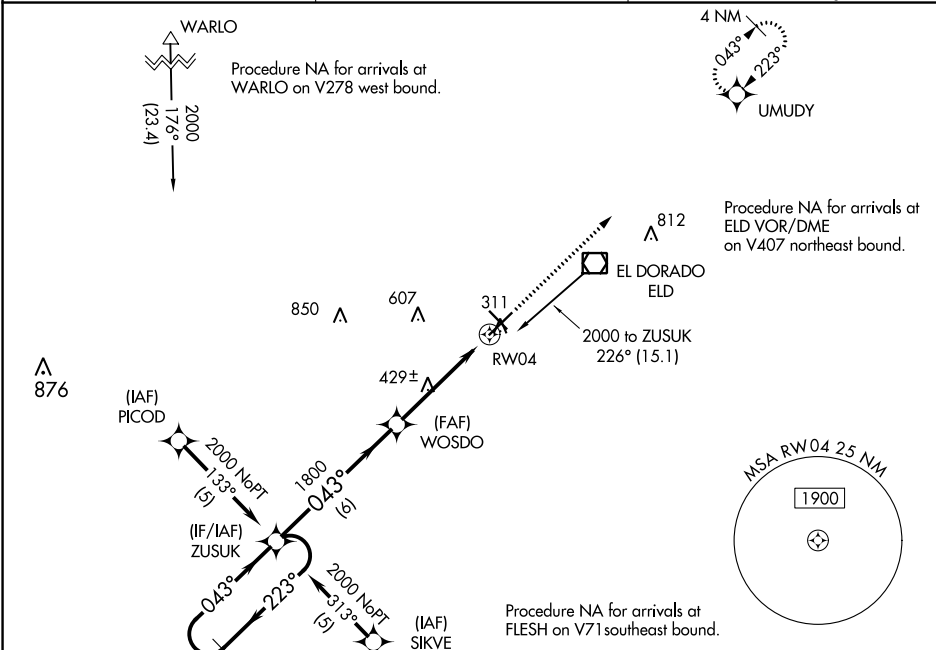

APP CRS <b>043°</b>	Rwy Idg <b>6601</b>
	TDZE <b>260</b>
	Apt Elev <b>277</b>

# RNAV (GPS) RWY 4

SOUTH ARKANSAS RGNL AT GOODWIN FLD (ELD)

RNP APCH.

▼ Straight-in Rwy 4 NA at night, Circling Rwy 4, 13, 31 NA at night.  
Rwy 4 helicopter visibility below 1 SM NA.

MISSED APPROACH: Climb to 2000  
direct UMUDY and hold.

ASOS  
**118.325**

FORT WORTH CENTER  
**128.2 269.1**

UNICOM  
**123.0** (CTAF) **0**

ELEV 277	TDZE 260
----------	----------

CATEGORY	A	B	C	D
RNAV MDA	680-1	420 (500-1)	680-1¼	420 (500-1¼)
CIRCLING	740-1	463 (500-1)	920-1¼ 643 (700-1¾)	920-2 643 (700-2)

MIRL Rwy 13-31 **0**  
HIRL Rwy 4-22 **0**

SC-1, 31 OCT 2024 to 28 NOV 2024

SC-1, 31 OCT 2024 to 28 NOV 2024