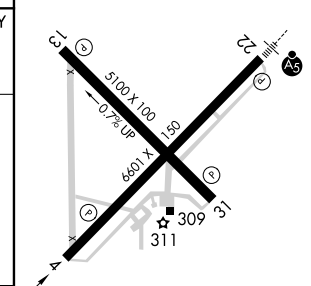

# RNAV (GPS) RWY 4

SOUTH ARKANSAS RGNL AT GOODWIN FLD (ELD)

RNP APCH.

▼ Straight-in Rwy 4 NA at night, Circling Rwy 4, 13, 31 NA at night.  
Rwy 4 helicopter visibility below 1 SM NA.

MISSED APPROACH: Climb to 2000  
direct UMUDY and hold.

ASOS  
**118.325**

FORT WORTH CENTER  
**128.2 269.1**

UNICOM  
**123.0** (CTAF) **0**

ELEV 277	TDZE 260
----------	----------

CATEGORY	A	B	C	D
RNAV MDA	680-1	420 (500-1)	680-1¼	420 (500-1¼)
CIRCLING	740-1	463 (500-1)	920-1¼ 643 (700-1¾)	920-2 643 (700-2)