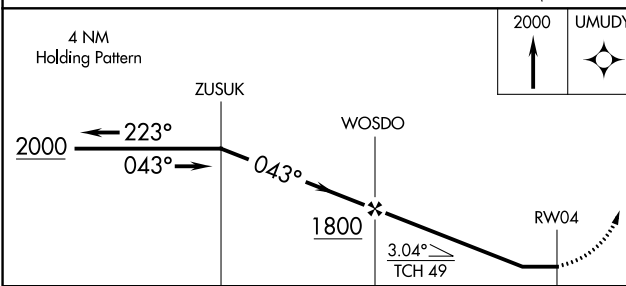

# RNAV (GPS) RWY 4

SOUTH ARKANSAS RGNL AT GOODWIN FLD (ELD)

RNP APCH.

▼ Straight-in Rwy 4 NA at night, Circling Rwy 4, 13, 31 NA at night.  
Rwy 4 helicopter visibility below 1 SM NA.

MISSED APPROACH: Climb to 2000  
direct UMUDY and hold.

ASOS  
**118.325**

FORT WORTH CENTER  
**128.2 269.1**

UNICOM  
**123.0** (CTAF) **0**

ELEV 277	TDZE 260
----------	----------

CATEGORY	A	B	C	D
RNAV MDA	680-1	420 (500-1)	680-1¼	420 (500-1¼)
CIRCLING	740-1	463 (500-1)	920-1¼ 643 (700-1¾)	920-2 643 (700-2)