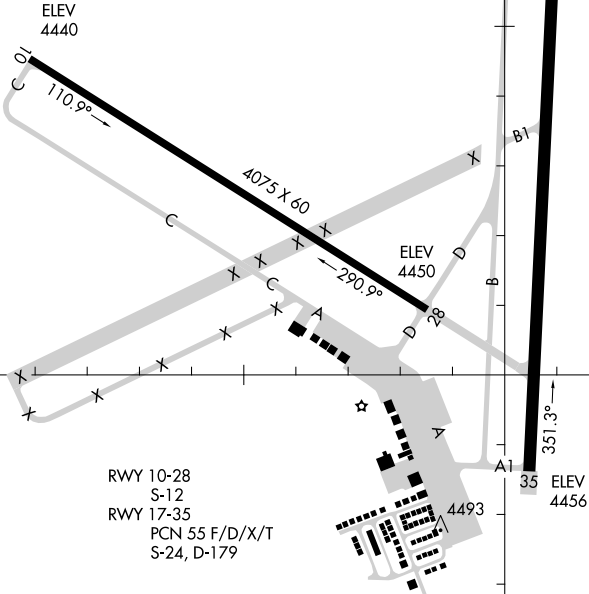

22195

AIRPORT DIAGRAM

AL-663 (FAA)

LOGAN-CACHE (LGTU)

LOGAN, UTAH

ASOS
135.275
CTAF/UNICOM
122.8

JANUARY 2020
ANNUAL RATE OF CHANGE
0.1° W

FIELD
ELEV
4457

41°48'N

41°47'N

SW-4, 31 OCT 2024 to 28 NOV 2024

SW-4, 31 OCT 2024 to 28 NOV 2024

111°52'W

111°51'W

AIRPORT DIAGRAM

22195

LOGAN, UTAH

LOGAN-CACHE (LGTU)