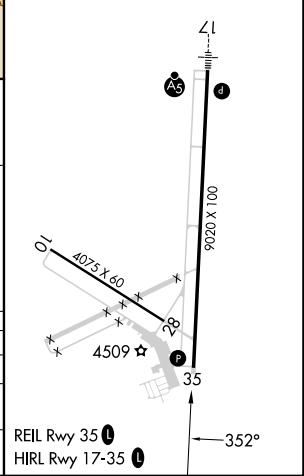

WAAS CH 57900 W35A	APP CRS 352°	Rwy ldg TDZE 4920 4457 Apt Elev 4457
--	------------------------	---

RNAV (GPS) RWY 35

LOGAN-CACHE (LGU)

RNP APCH - GPS.	MISSED APPROACH: Climb to 4900 then climbing left turn to 10000 direct PIMIE and hold, continue climb-in-hold to 10000.
-----------------	---

ASOS 135.275	SALT LAKE CENTER 127.7 354.125	UNICOM 122.8 (CTAF) 0
------------------------	--	---------------------------------

SW-4, 31 OCT 2024 to 28 NOV 2024

SW-4, 31 OCT 2024 to 28 NOV 2024

Procedure NA for arrivals on OGD VORTAC airway radials 302 CW 068°. (IAF) OGDEN OGD 11400 NoPT 032° (14.8)

ELEV 4457	TDZE 4457
-----------	-----------

CATEGORY	A	B	C	D
LPV DA	4677-3/4 220 (300-3/4)			
LNAV MDA	4920-1 463 (500-1)	4920-1 3/8 463 (500-1 3/8)		
CIRCLING	4920-1 463 (500-1)	4960-1 503 (600-1)	5080-1 3/4 623 (700-1 3/4)	5080-2 623 (700-2)