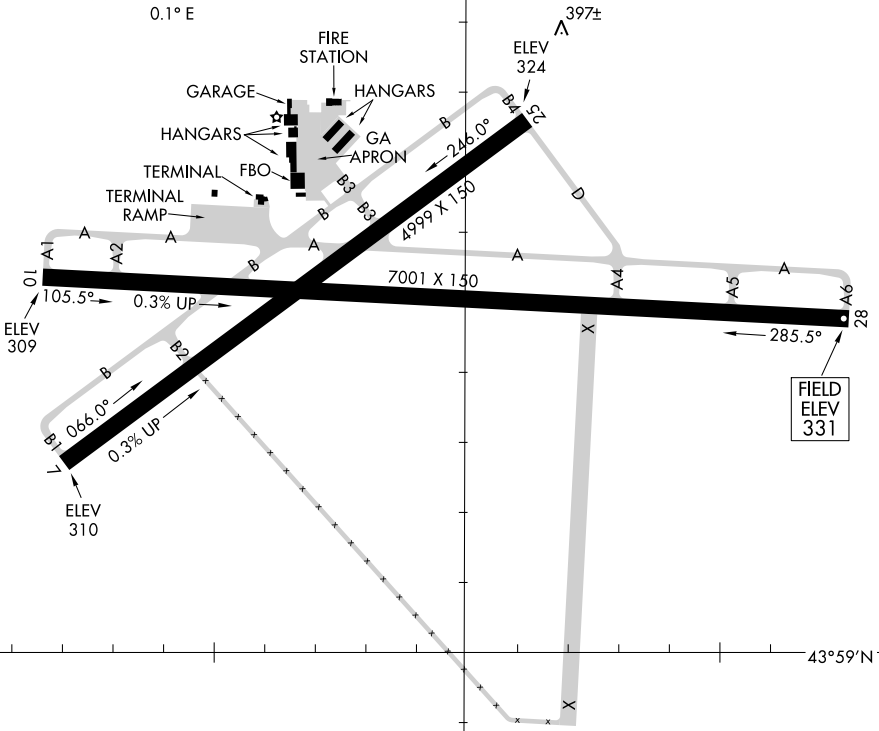

24249

AIRPORT DIAGRAM

AL-666 (FAA)

WATERTOWN INTL (ART)
WATERTOWN, NEW YORK

ASOS
132.325
CTAF/UNICOM
123.0
CLNC DEL
120.8

JANUARY 2020
ANNUAL RATE OF CHANGE
0.1° E

44°00'N

NE-2, 31 OCT 2024 to 28 NOV 2024

NE-2, 31 OCT 2024 to 28 NOV 2024

RWY 07-25
PCR 601 F/D/X/T
S-105, D-147, 2D-244
RWY 10-28
PCR 270 F/D/X/T
S-109, D-154, 2D-254

76°02'W

76°01'W

43°59'N

AIRPORT DIAGRAM

24249

WATERTOWN, NEW YORK
WATERTOWN INTL (ART)