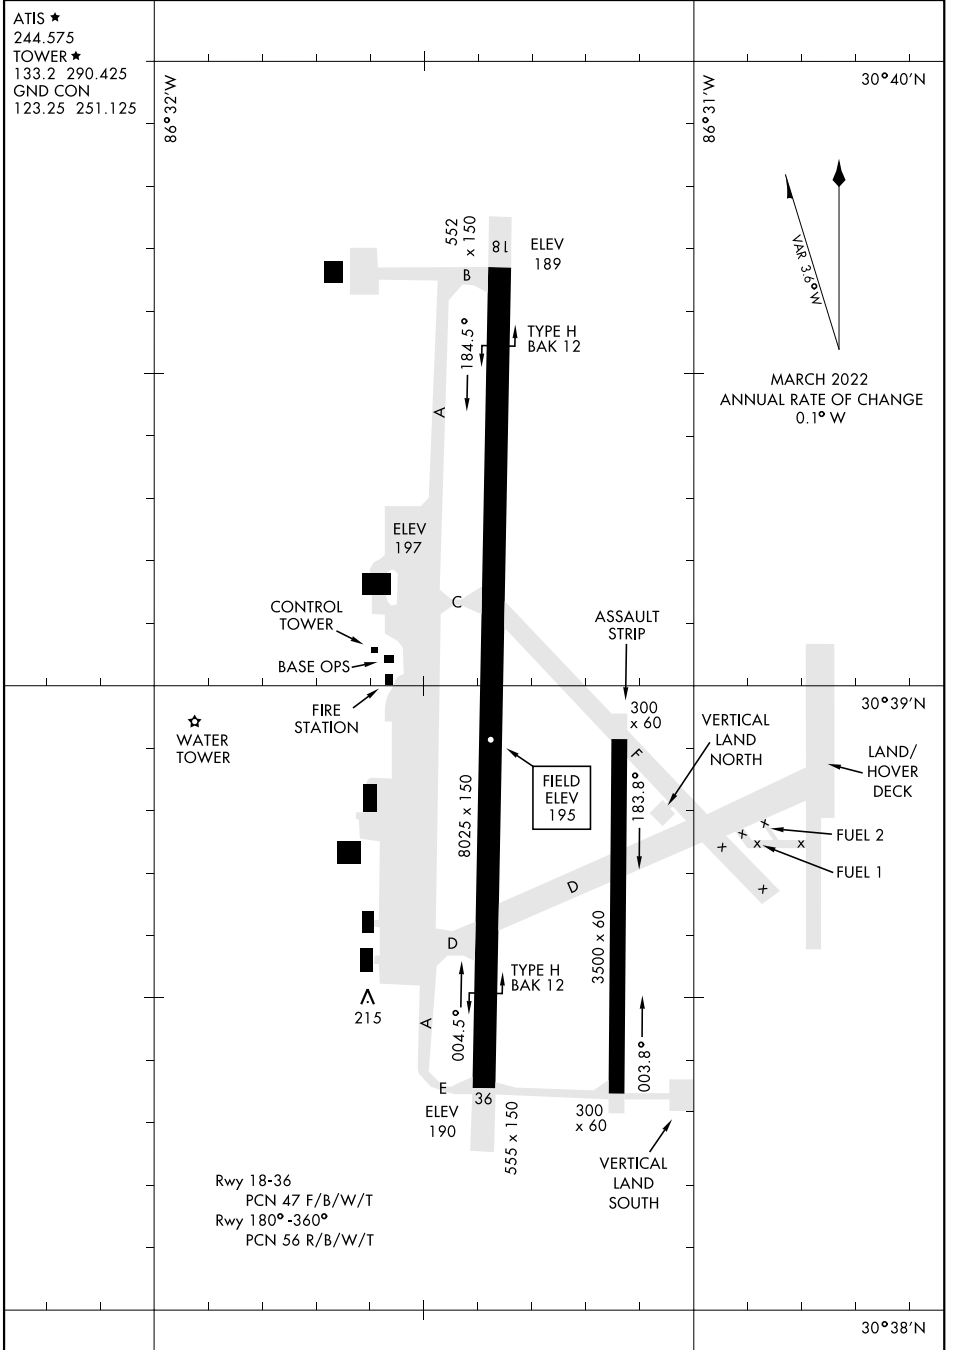

# AIRPORT DIAGRAM

AL-699 [USAF]

DUKE FLD (EGLIN AF AUX NR3) (KEGI)

VALPARAISO, FLORIDA

ATIS ★  
 244.575  
 TOWER ★  
 133.2 290.425  
 GND CON  
 123.25 251.125

86°32'W

86°31'W

30°40'N

MARCH 2022  
 ANNUAL RATE OF CHANGE  
 0.1° W

SE-3, 31 OCT 2024 to 28 NOV 2024

SE-3, 31 OCT 2024 to 28 NOV 2024

30°39'N

30°38'N

# AIRPORT DIAGRAM

VALPARAISO, FLORIDA

DUKE FLD (EGLIN AF AUX NR3) (KEGI)