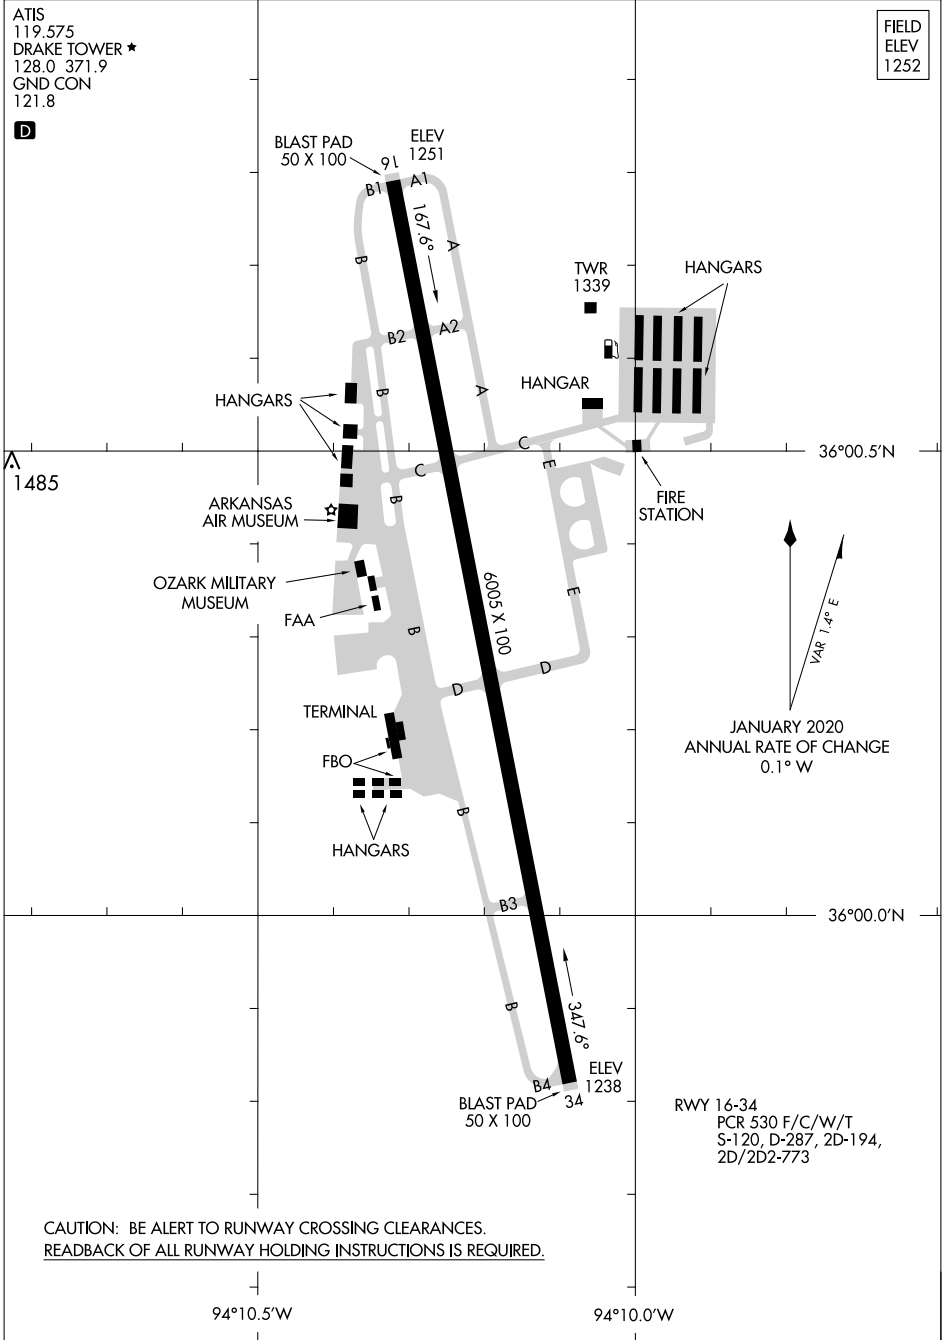

24249

AIRPORT DIAGRAM

AL-728 (FAA)

DRAKE FLD (FYY)
FAYETTEVILLE, ARKANSAS

ATIS
119.575
DRAKE TOWER ★
128.0 371.9
GND CON
121.8

D

FIELD
ELEV
1252

SC-1, 31 OCT 2024 to 28 NOV 2024

SC-1, 31 OCT 2024 to 28 NOV 2024

AIRPORT DIAGRAM

24249

FAYETTEVILLE, ARKANSAS
DRAKE FLD (FYY)