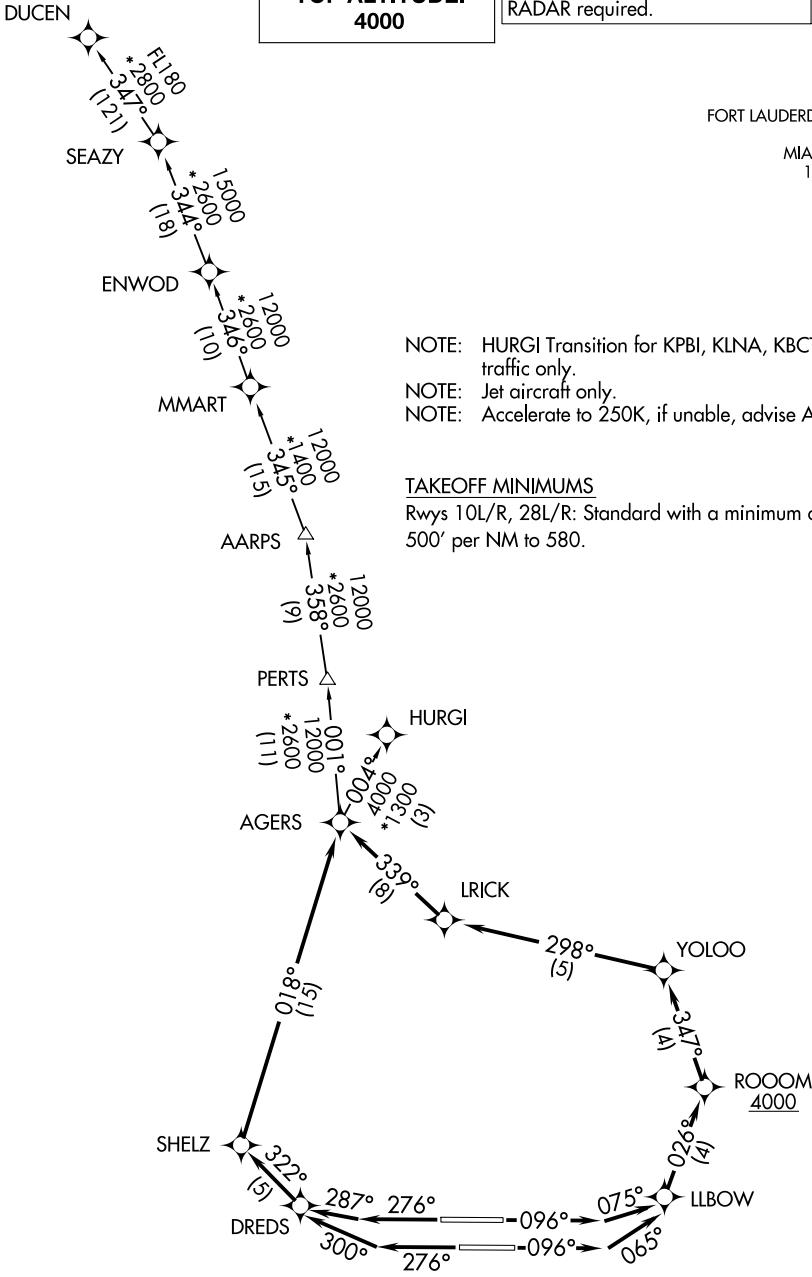

(AGERS1 .AGERS) 22139

AL-744 (FAA)

FORT LAUDERDALE/HOLLYWOOD INTL (F.L.L.)

# AGERS ONE DEPARTURE (RNAV)

FORT LAUDERDALE, FLORIDA

**TOP ALTITUDE:  
4000**

RNAV 1- DME/DME/IRU or GPS.  
RADAR required.

D-ATIS 135.0  
CLNC DEL 128.4  
CPDLC 121.4  
GND CON 121.4  
FORT LAUDERDALE TOWER 119.3 257.8  
MIAMI DEP CON 126.05 251.1

FORT LAUDERDALE TOWER 119.3 257.8  
MIAMI DEP CON 126.05 251.1

NOTE: HURGI Transition for KPBI, KLNA, KBCT landing traffic only.  
NOTE: Jet aircraft only.  
NOTE: Accelerate to 250K, if unable, advise ATC.

(NARRATIVE ON FOLLOWING PAGE)

NOTE: Chart not to scale.