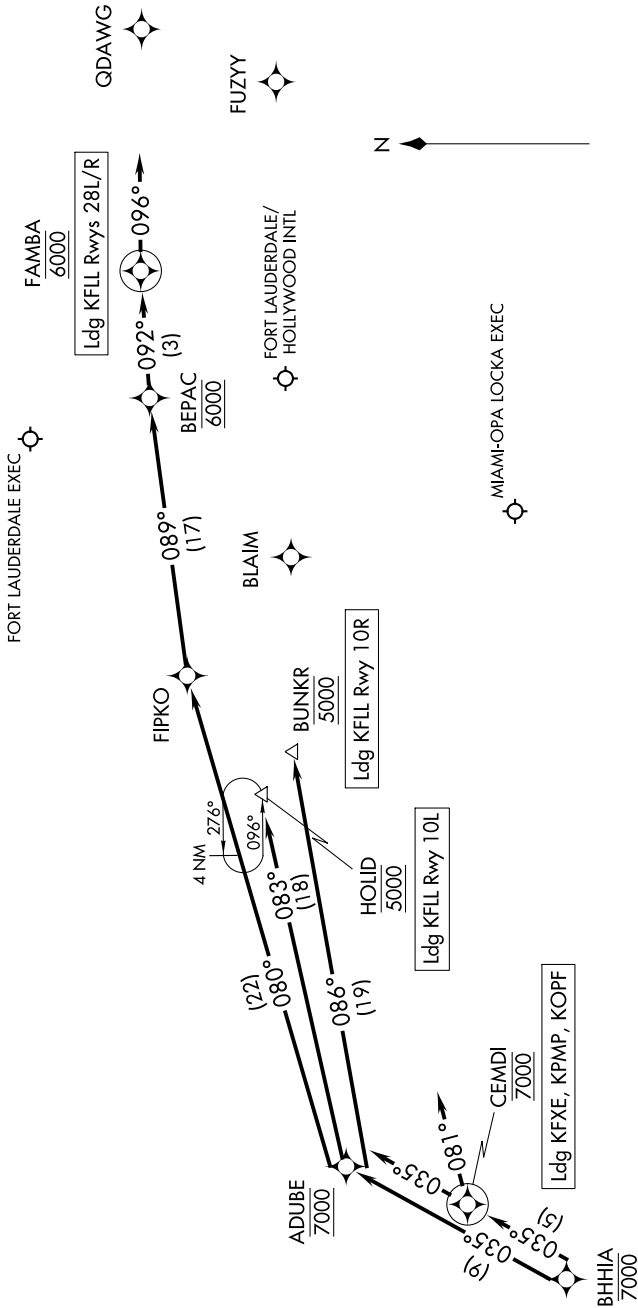

BHHIA THREE ARRIVAL (RNAV) Arrival Routes

FORT LAUDERDALE, FLORIDA

SE-3, 31 OCT 2024 to 28 NOV 2024

MIAMI APP CON  
120.5 350.225  
FLL D-ATIS  
135.0  
FXE ATIS  
119.85  
OPF ATIS  
125.9  
PMP ATIS  
120.55

NOTE: Jet aircraft only.

NOTE: Expect "descend via" clearance and landing direction (east or west) by ARTCC. For vertical navigation planning, FLL landing east, select Rwy 10R, FLL landing west, select Rwy 28R.

RNAV 1-DME/DME/IRU or GPS.

RADAR required.

POMPANO BEACH AIRPARK

NOTE: Chart not to scale.

(NARRATIVE ON FOLLOWING PAGE)

SE-3, 31 OCT 2024 to 28 NOV 2024

BHHIA THREE ARRIVAL (RNAV) Arrival Routes

FORT LAUDERDALE, FLORIDA