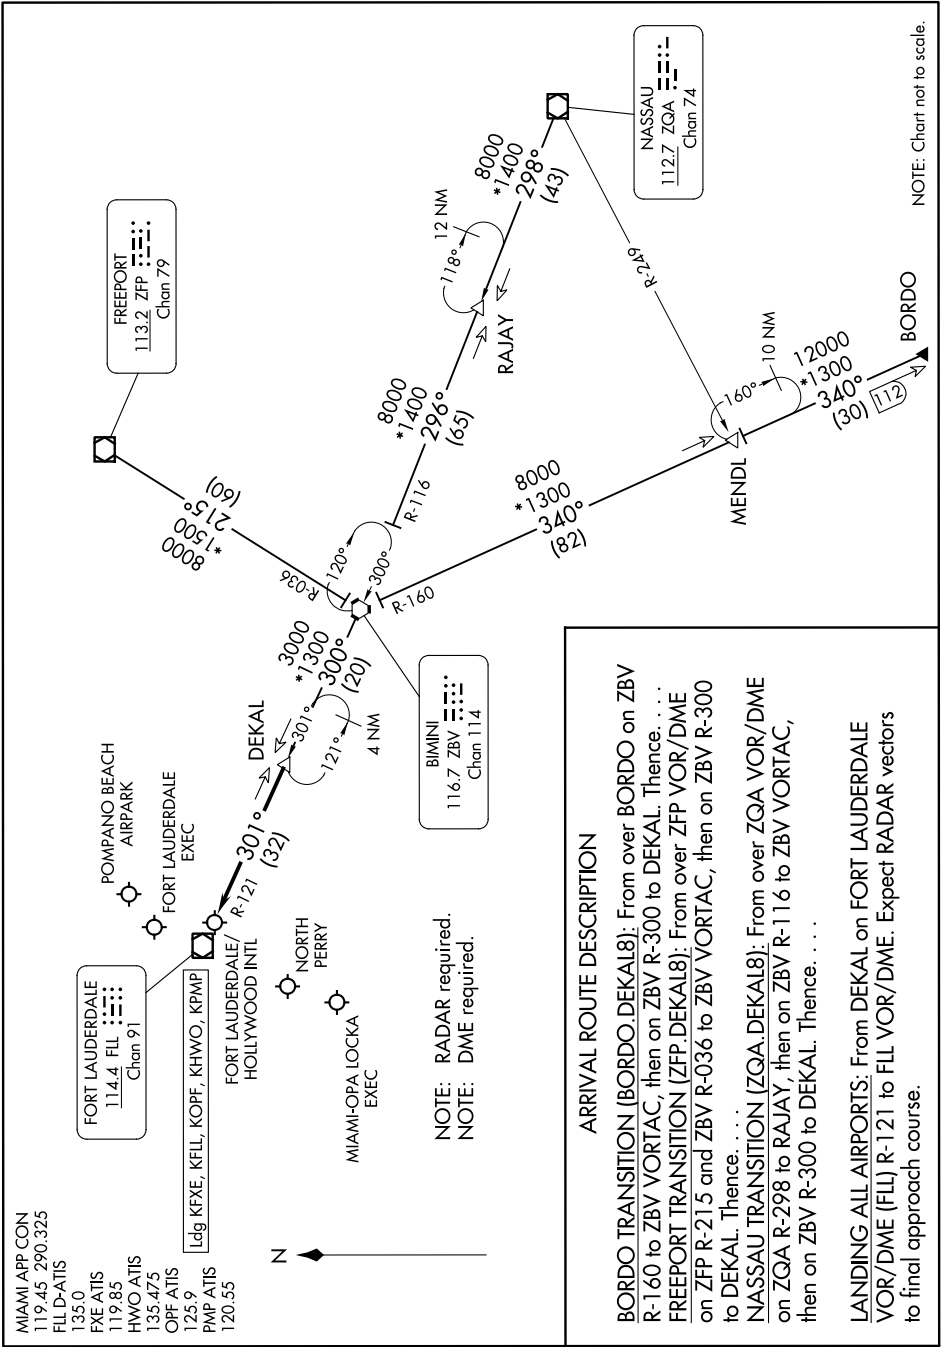

DEKAL EIGHT ARRIVAL

FORT LAUDERDALE, FLORIDA

SE-3, 31 OCT 2024 to 28 NOV 2024

NOTE: Chart not to scale.

ARRIVAL ROUTE DESCRIPTION

BORDO TRANSITION (BORDO.DEKAL8): From over BORDO on ZBV R-160 to ZBV VORTAC, then on ZBV R-300 to DEKAL. Thence. . . .

FREEPORT TRANSITION (ZFP.DEKAL8): From over ZFP VOR/DME on ZFP R-215 and ZBV R-036 to ZBV VORTAC, then on ZBV R-300 to DEKAL. Thence. . . .

NASSAU TRANSITION (ZQA.DEKAL8): From over ZQA VOR/DME on ZQA R-298 to RAJAY, then on ZBV R-116 to ZBV VORTAC, then on ZBV R-300 to DEKAL. Thence. . . .

LANDING ALL AIRPORTS: From DEKAL on FORT LAUDERDALE VOR/DME (FL) R-121 to FL VOR/DME. Expect RADAR vectors to final approach course.

SE-3, 31 OCT 2024 to 28 NOV 2024

DEKAL EIGHT ARRIVAL

(DEKAL.DEKAL8) 03NOV22

FORT LAUDERDALE, FLORIDA