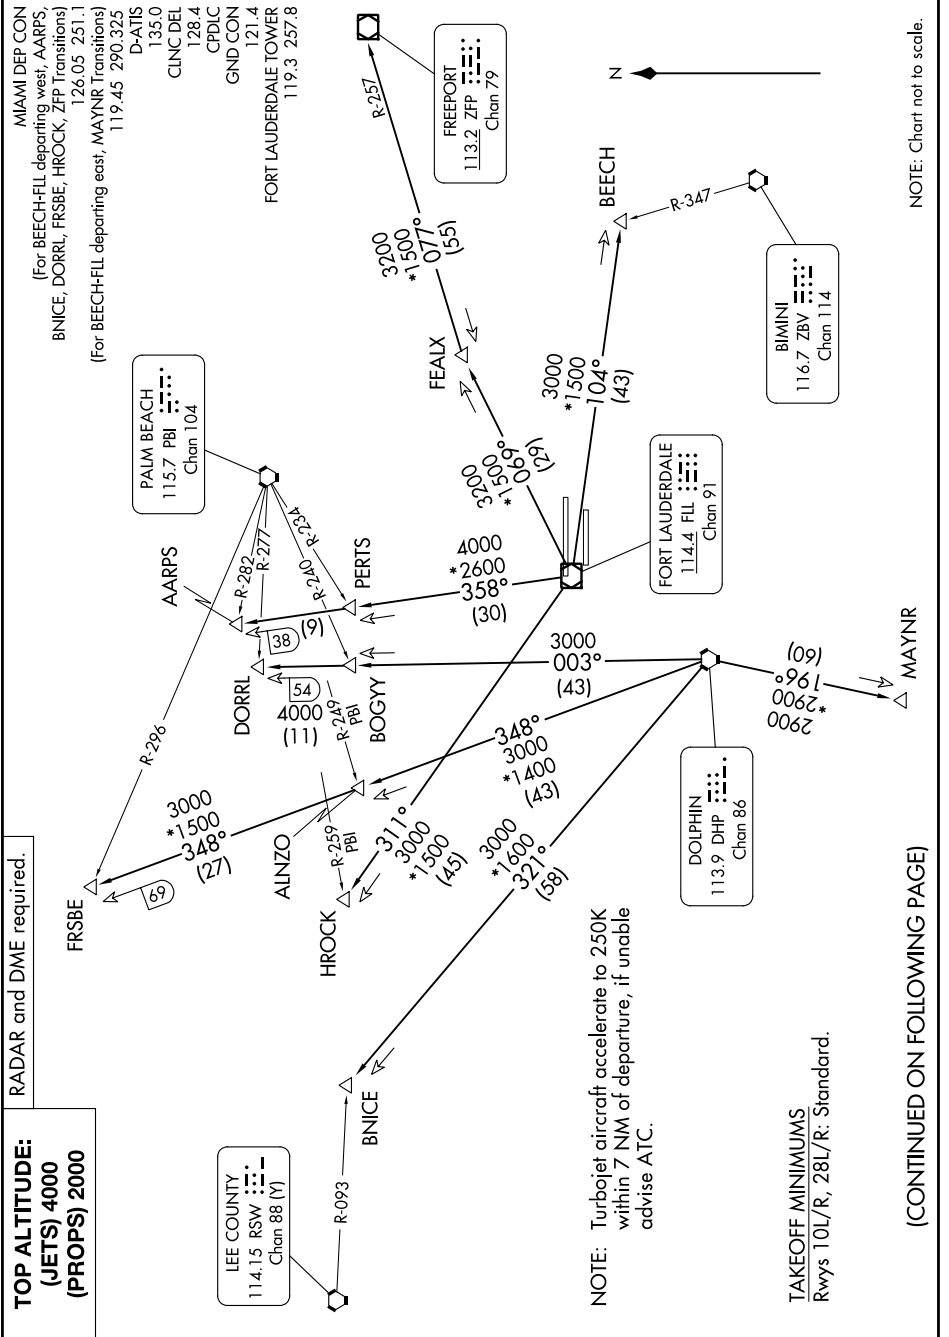

FORT LAUDERDALE ONE DEPARTURE

FORT LAUDERDALE, FLORIDA

SE-3, 31 OCT 2024 to 28 NOV 2024

NOTE: Chart not to scale.

SE-3, 31 OCT 2024 to 28 NOV 2024

(CONTINUED ON FOLLOWING PAGE)

FORT LAUDERDALE ONE DEPARTURE

FORT LAUDERDALE, FLORIDA