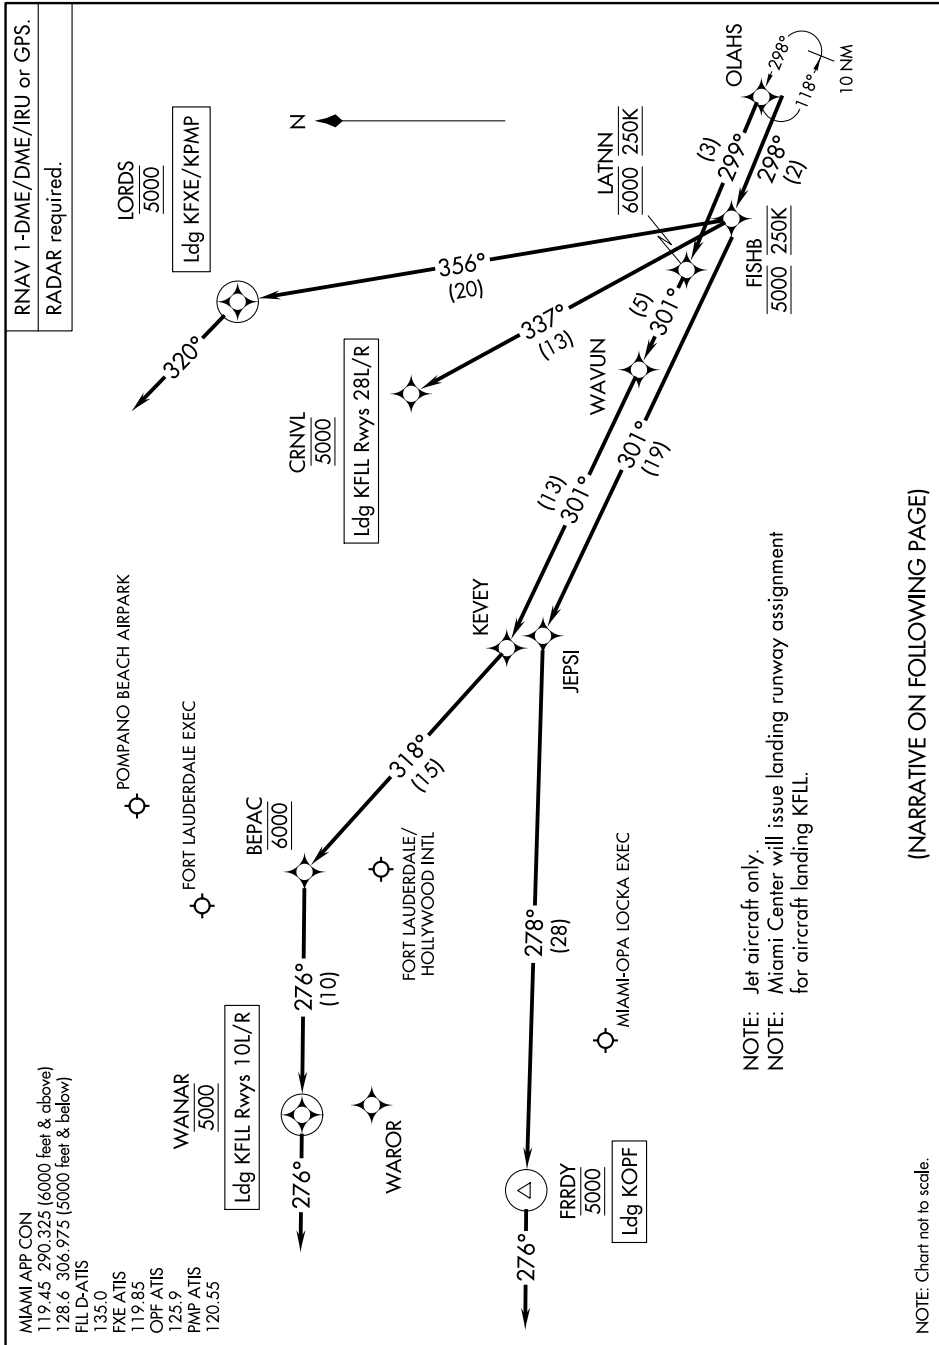

OLAH3 THREE ARRIVAL (RNAV) Arrival Routes

FORT LAUDERDALE, FLORIDA

SE-3, 31 OCT 2024 to 28 NOV 2024

MIAMI APP CON
 119.45 290.325 (6000 feet & above)
 128.6 306.975 (5000 feet & below)
 FIL D-ATIS
 135.0
 FXE ATIS
 119.85
 OPF ATIS
 125.9
 PMP ATIS
 120.55

WANAR 5000
 Ldg KFL Rwy 10L/R

LORDS 5000
 Ldg KFXE/KPMP

CRNVL 5000
 Ldg KFL Rwys 28L/R

FRRDY 5000
 Ldg KOPF

NOTE: Jet aircraft only.
 NOTE: Miami Center will issue landing runway assignment for aircraft landing KFL.

(NARRATIVE ON FOLLOWING PAGE)

SE-3, 31 OCT 2024 to 28 NOV 2024

OLAH3 THREE ARRIVAL (RNAV) Arrival Routes

FORT LAUDERDALE, FLORIDA

NOTE: Chart not to scale.