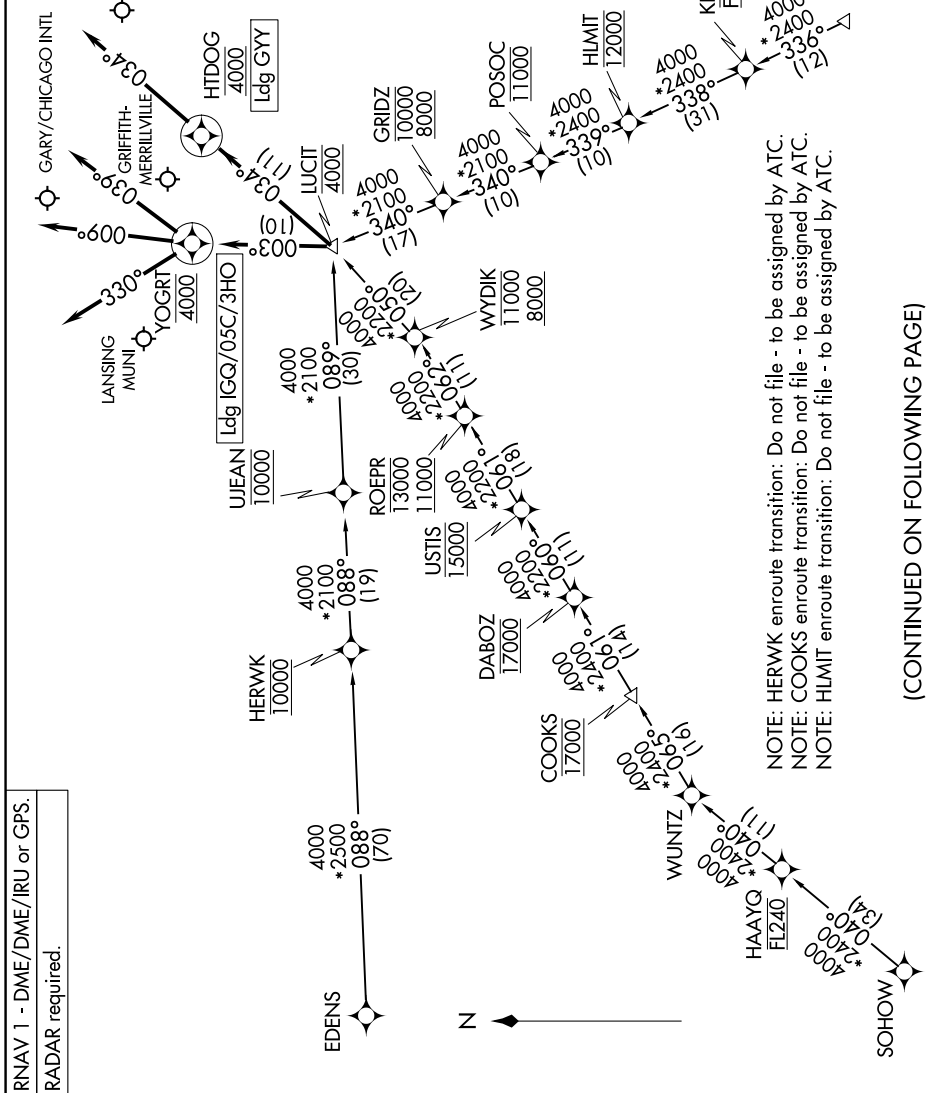

LUCIT THREE ARRIVAL (RNAV)

GARY/CHICAGO, INDIANA

CHICAGO APP CON
133.1 285.6
GY ATIS
134.575

NOTE: Chart not to scale.

NOTE: HERWK enroute transition: Do not file - to be assigned by ATC.
 NOTE: COOKS enroute transition: Do not file - to be assigned by ATC.
 NOTE: HLMIT enroute transition: Do not file - to be assigned by ATC.

(CONTINUED ON FOLLOWING PAGE)

EC-2, 31 OCT 2024 to 28 NOV 2024

EC-2, 31 OCT 2024 to 28 NOV 2024

LUCIT THREE ARRIVAL (RNAV)

GARY/CHICAGO, INDIANA