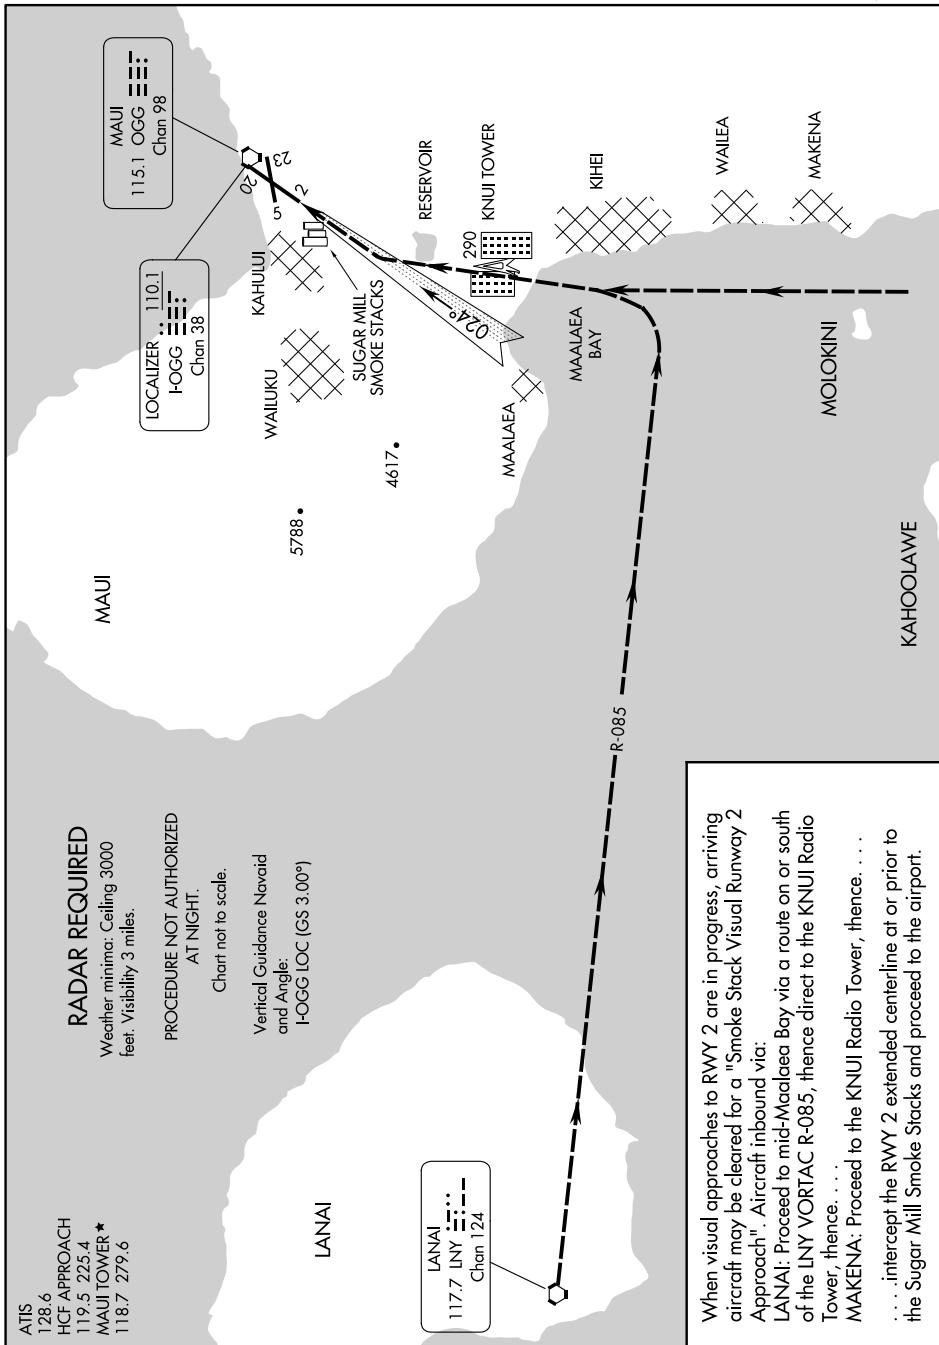

SMOKE STACK VISUAL RWY 2

PAC, 31 OCT 2024 to 26 DEC 2024

PAC, 31 OCT 2024 to 26 DEC 2024

SMOKE STACK VISUAL RWY 2

20° 54'N-156° 26'W

KAHULUI, HAWAII
KAHULUI (OGG)(PHOG)