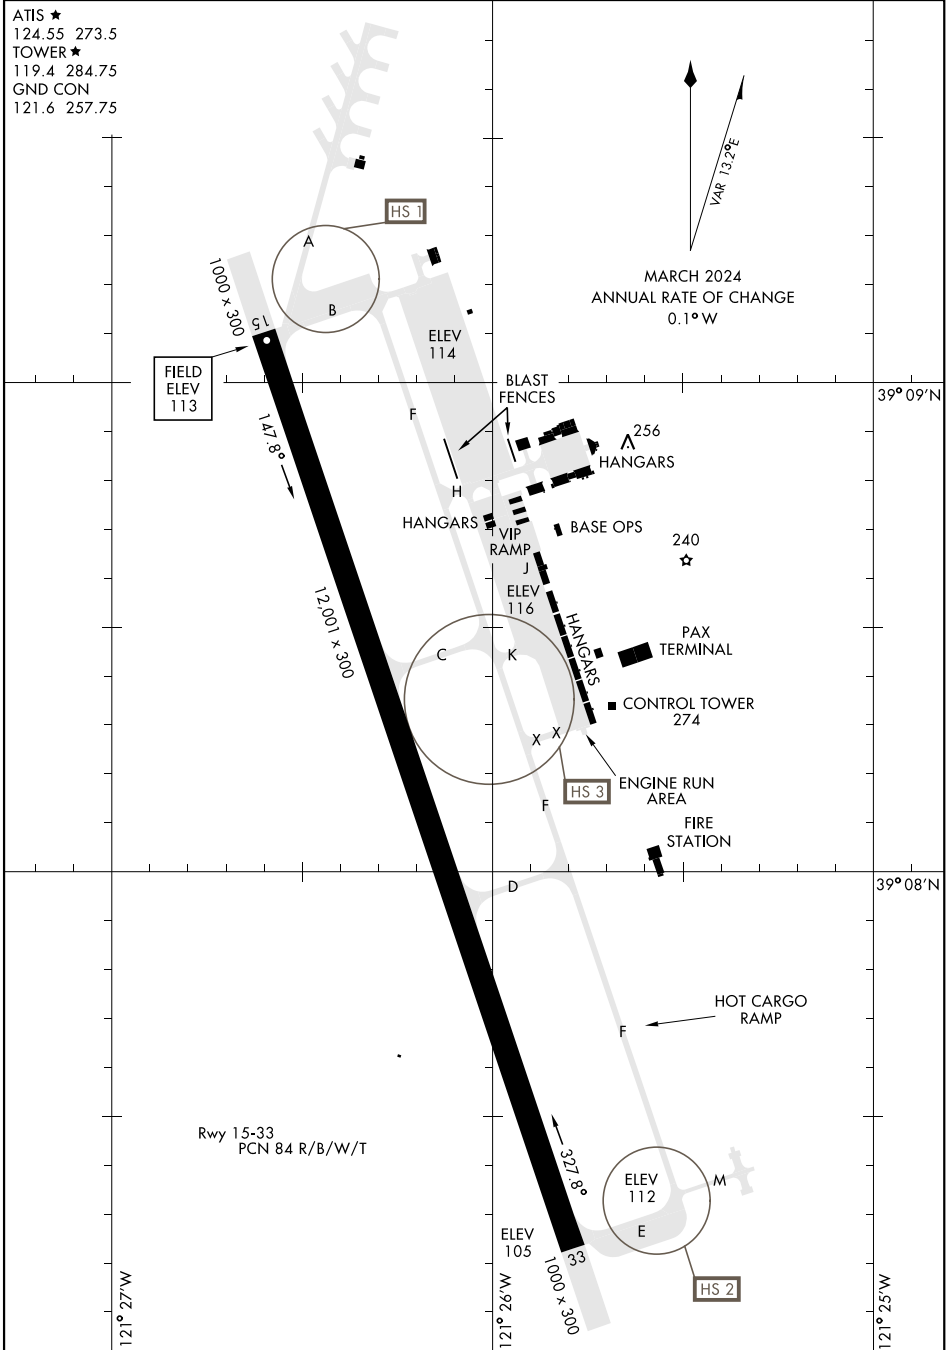

AIRPORT DIAGRAM

[USAF]

BEALE AFB (KBAB)
MARYSVILLE, CALIFORNIA

ATIS ★
 124.55 273.5
 TOWER ★
 119.4 284.75
 GND CON
 121.6 257.75

 VAR 13.2°E
 MARCH 2024
 ANNUAL RATE OF CHANGE
 0.1°W

SW-2, 31 OCT 2024 to 28 NOV 2024

SW-2, 31 OCT 2024 to 28 NOV 2024

AIRPORT DIAGRAM

MARYSVILLE, CALIFORNIA
BEALE AFB (KBAB)