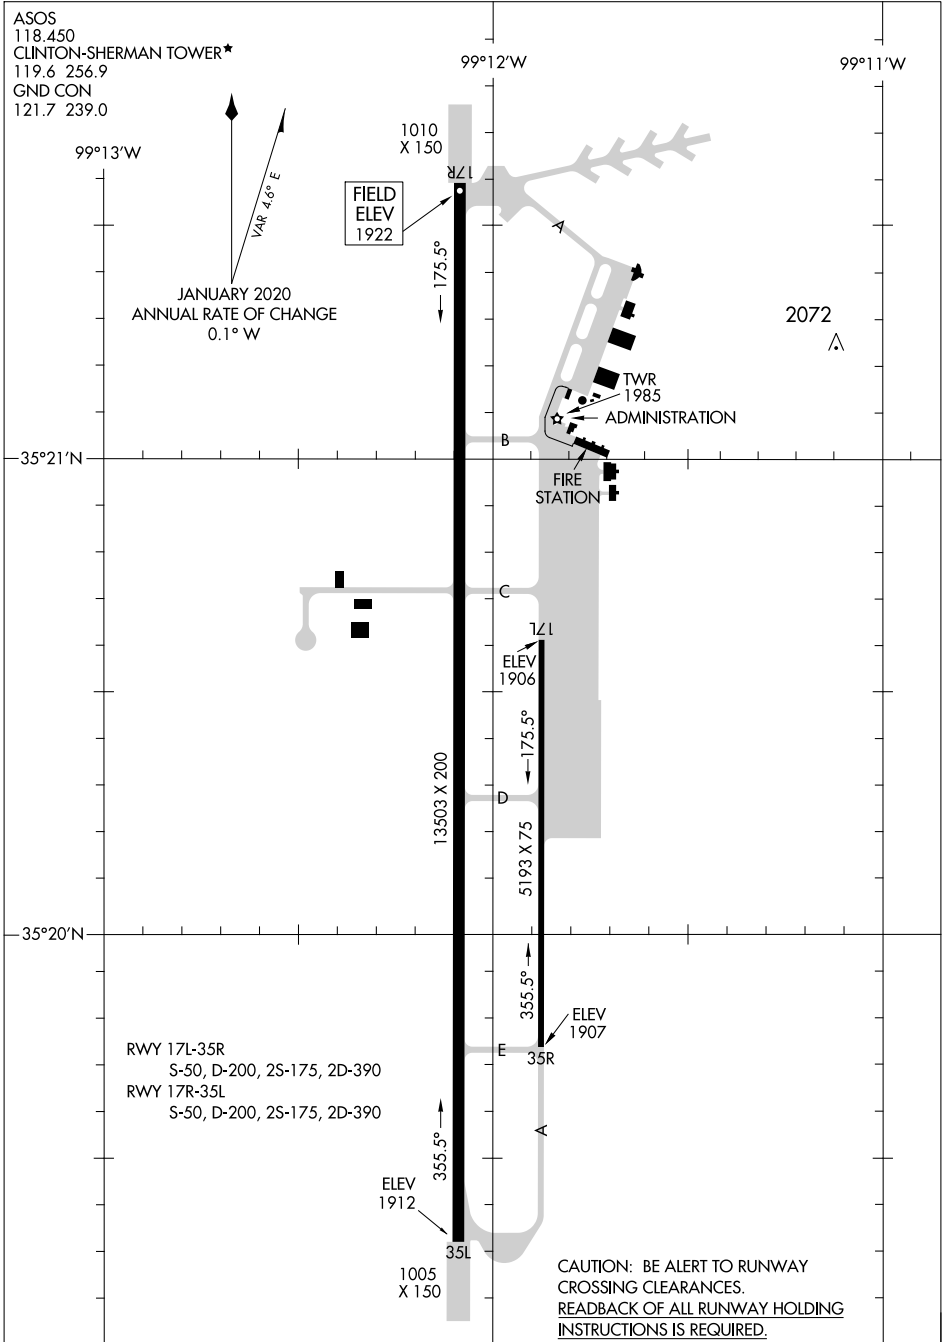

22027

AIRPORT DIAGRAM

CLINTON/SHERMAN (CSM)
BURNS FLAT, OKLAHOMA

AL-778 (FAA)

AIRPORT DIAGRAM

22027

BURNS FLAT, OKLAHOMA
CLINTON/SHERMAN (CSM)

SC-1, 31 OCT 2024 to 28 NOV 2024