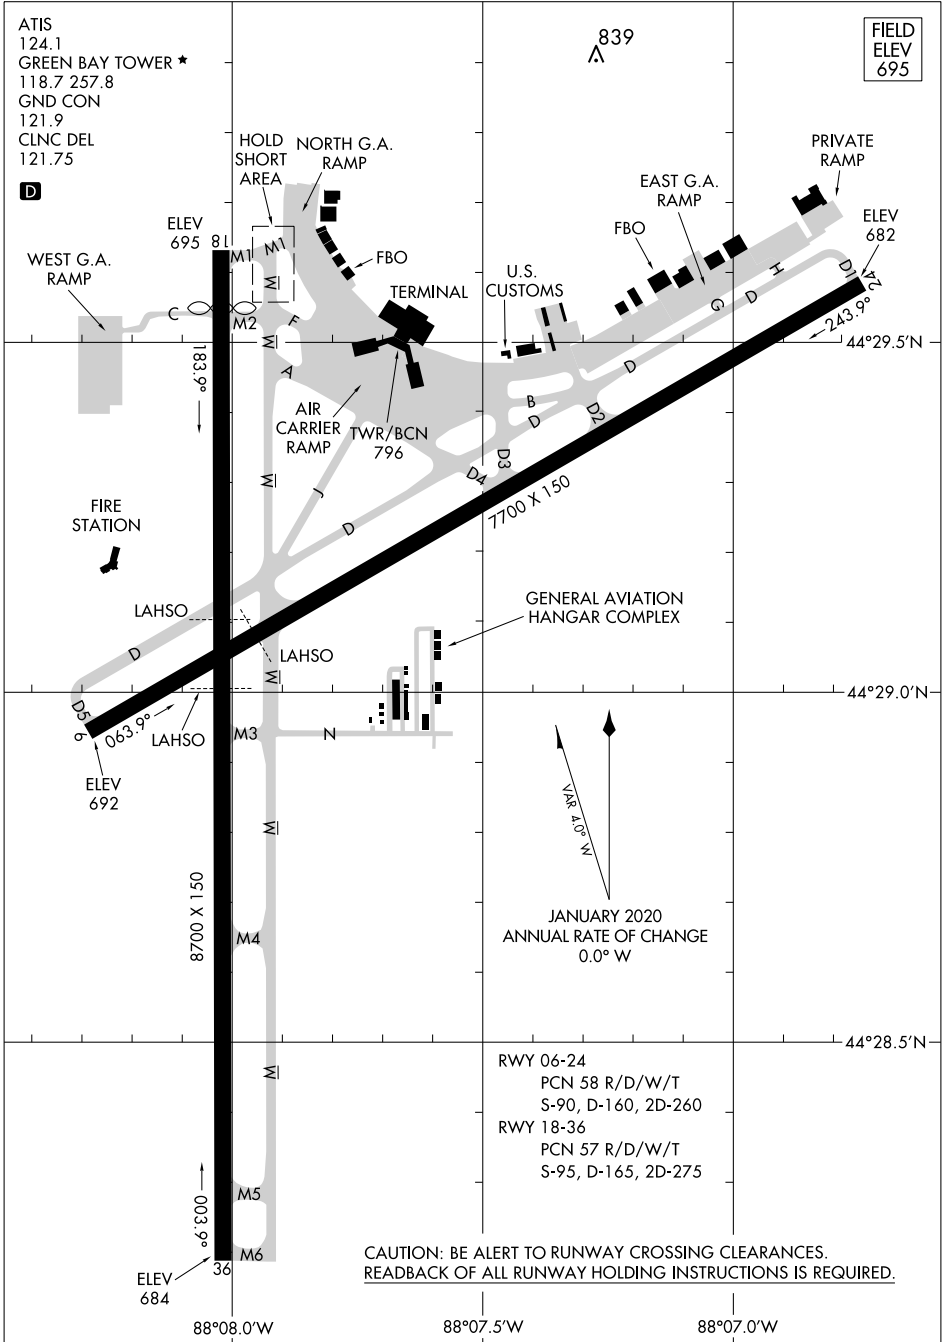

24305

# AIRPORT DIAGRAM

## GREEN BAY/AUSTIN STRAUBEL INTL (G.R.B)

AL-873 (FAA)

GREEN BAY, WISCONSIN

EC-3, 31 OCT 2024 to 28 NOV 2024

EC-3, 31 OCT 2024 to 28 NOV 2024

# AIRPORT DIAGRAM

24305