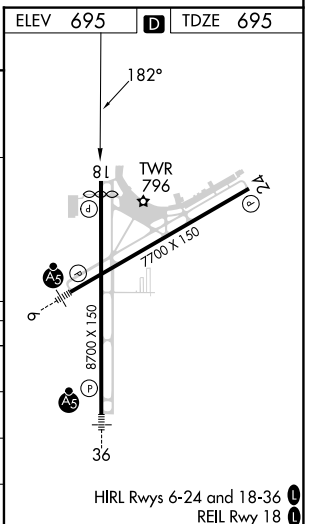

WAAS CH 42802 W18A	APP CRS 182°	Rwy Idg TDZE Apt Elev	8201 695 695

RNAV (GPS) RWY 18

GREEN BAY/AUSTIN STRAUBEL INTL (GRB)

RNP APCH. For uncompensated Baro-VNAV systems, LNAV/VNAV NA below ASR -16° C or above 54° C. MISSED APPROACH: Climb to 2500 direct SENNA and hold.

ATIS 124.1	GREEN BAY APP CON* 119.4 338.2	GREEN BAY TOWER* 118.7 (CTAF) 257.8	GND CON 121.9	CLNC DEL 121.75

CATEGORY	A	B	C	D
LPV DA		979-7⁸	284 (300-7⁸)	
LNAV/VNAV DA		1187-13⁸	492 (500-13⁸)	
LNAV MDA	1220-1	525 (600-1)	1220-1¹/₂	525 (600-1¹/₂)
CIRCLING	1220-1	525 (600-1)	1300-1³/₄ 605 (700-1³/₄)	1300-2 605 (700-2)

EC-3, 31 OCT 2024 to 28 NOV 2024

EC-3, 31 OCT 2024 to 28 NOV 2024