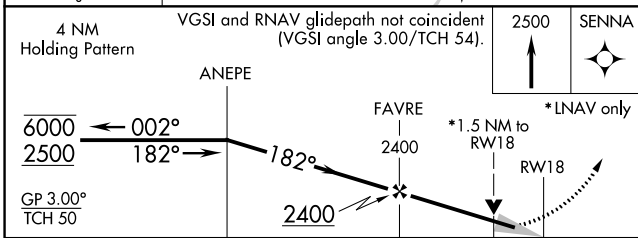

WAAS CH 42802 W18A	APP CRS 182°	Rwy Idg TDZE Apt Elev	8201 695 695
--	------------------------	-----------------------------	---

RNAV (GPS) RWY 18

GREEN BAY/AUSTIN STRAUBEL INTL (GRB)

RNP APCH. For uncompensated Baro-VNAV systems, LNAV/VNAV NA below ASR -16° C or above 54° C. MISSED APPROACH: Climb to 2500 direct SENNA and hold.

ATIS 124.1	GREEN BAY APP CON* 119.4 338.2	GREEN BAY TOWER* 118.7 (CTAF) 257.8	GND CON 121.9	CLNC DEL 121.75
----------------------	--	---	-------------------------	---------------------------

CATEGORY	A	B	C	D
LPV DA		979-7 ⁸	284 (300-7 ⁸)	
LNAV/VNAV DA		1187-13 ⁸	492 (500-13 ⁸)	
LNAV MDA	1220-1	525 (600-1)	1220-1 ¹ / ₂	525 (600-1 ¹ / ₂)
CIRCLING	1220-1	525 (600-1)	1300-1 ³ / ₄ 605 (700-1 ³ / ₄)	1300-2 605 (700-2)