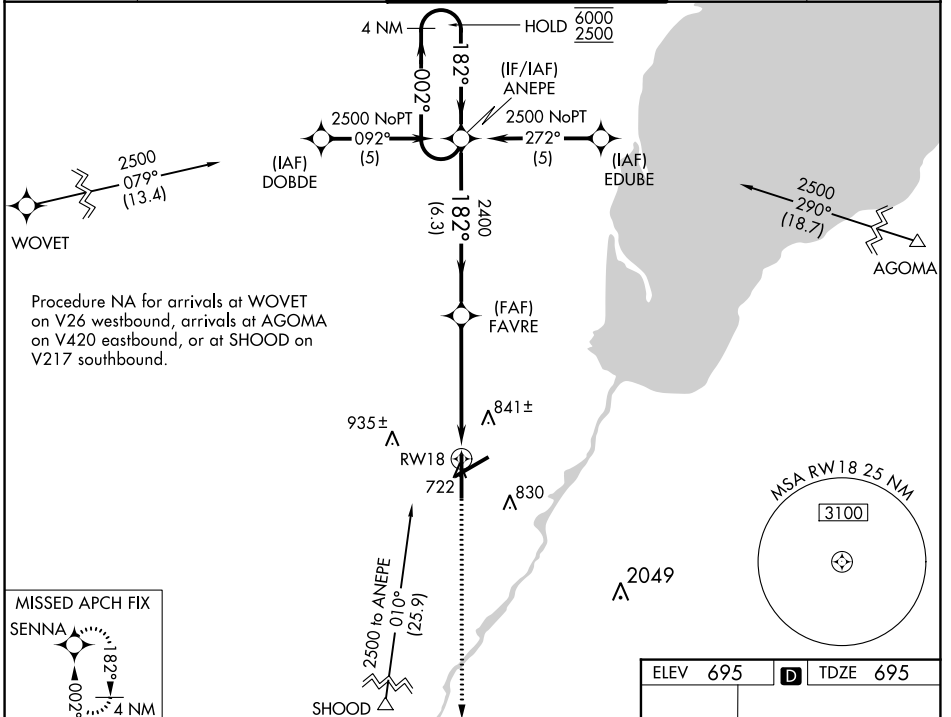

WAAS CH 42802 W18A	APP CRS 182°	Rwy Idg TDZE Apt Elev	8201 695 695
--	------------------------	-----------------------------	---

RNAV (GPS) RWY 18

GREEN BAY/AUSTIN STRAUBEL INTL (GRB)

RNP APCH. For uncompensated Baro-VNAV systems, LNAV/VNAV NA below ASR -16° C or above 54° C. MISSED APPROACH: Climb to 2500 direct SENNA and hold.

ATIS 124.1	GREEN BAY APP CON* 119.4 338.2	GREEN BAY TOWER* 118.7 (CTAF) 257.8	GND CON 121.9	CLNC DEL 121.75
----------------------	--	---	-------------------------	---------------------------

CATEGORY	A	B	C	D
LPV DA		979-7 ⁸	284 (300-7 ⁸)	
LNAV/VNAV DA		1187-13 ⁸	492 (500-13 ⁸)	
LNAV MDA	1220-1	525 (600-1)	1220-1 ¹ / ₂	525 (600-1 ¹ / ₂)
CIRCLING	1220-1	525 (600-1)	1300-1 ³ / ₄ 605 (700-1 ³ / ₄)	1300-2 605 (700-2)

EC-3, 31 OCT 2024 to 28 NOV 2024

EC-3, 31 OCT 2024 to 28 NOV 2024