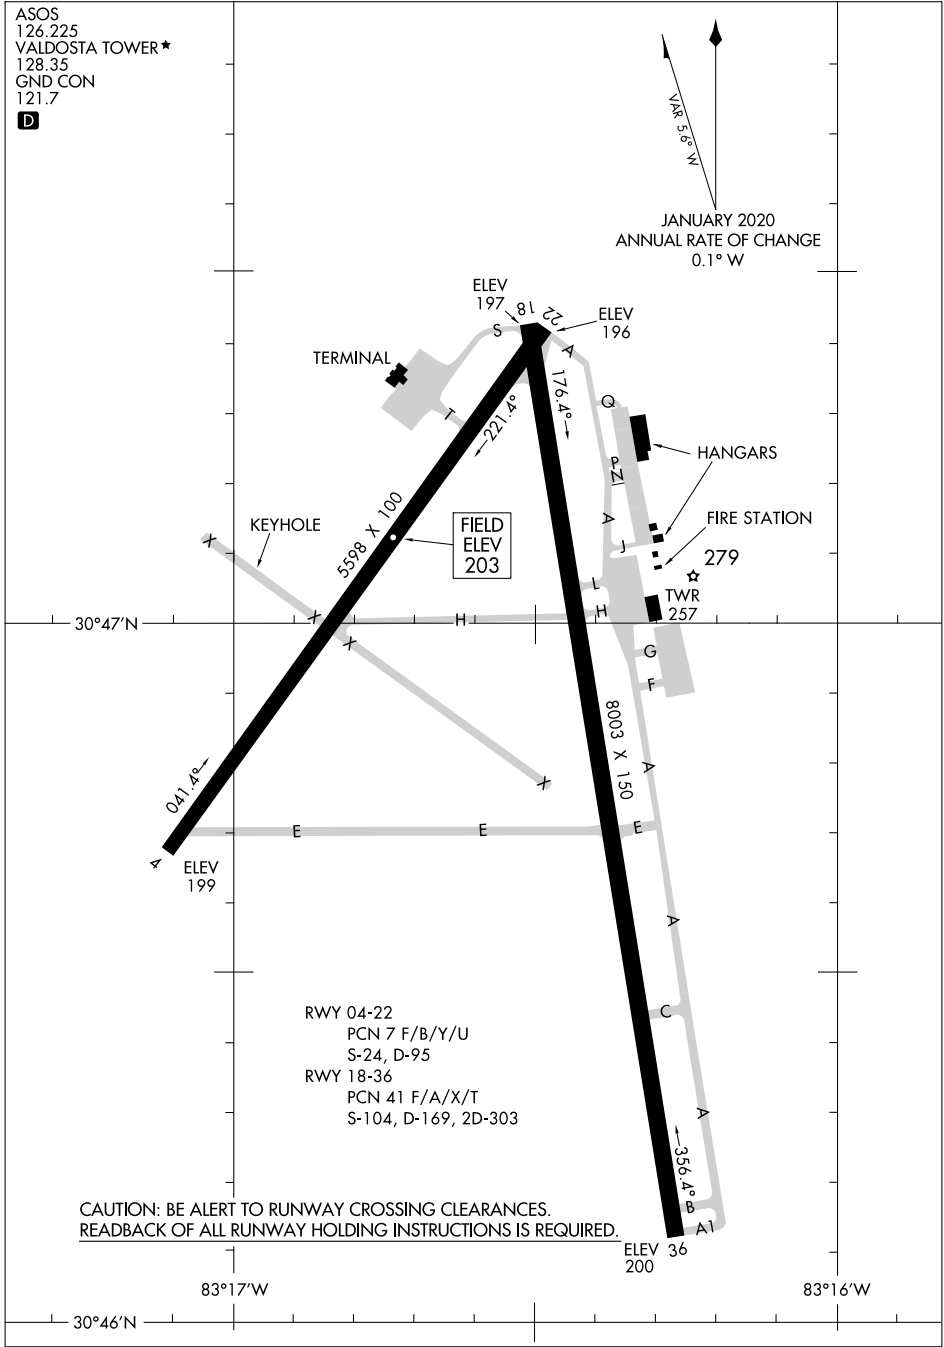

24249

# AIRPORT DIAGRAM

AL-892 (FAA)

VALDOSTA RGNL (VLD)  
VALDOSTA, GEORGIA

ASOS  
126.225  
VALDOSTA TOWER \*  
128.35  
GND CON  
121.7

SE-4, 31 OCT 2024 to 28 NOV 2024

SE-4, 31 OCT 2024 to 28 NOV 2024

RWY 04-22  
PCN 7 F/B/Y/U  
S-24, D-95  
RWY 18-36  
PCN 41 F/A/X/T  
S-104, D-169, 2D-303

CAUTION: BE ALERT TO RUNWAY CROSSING CLEARANCES.  
READBACK OF ALL RUNWAY HOLDING INSTRUCTIONS IS REQUIRED.