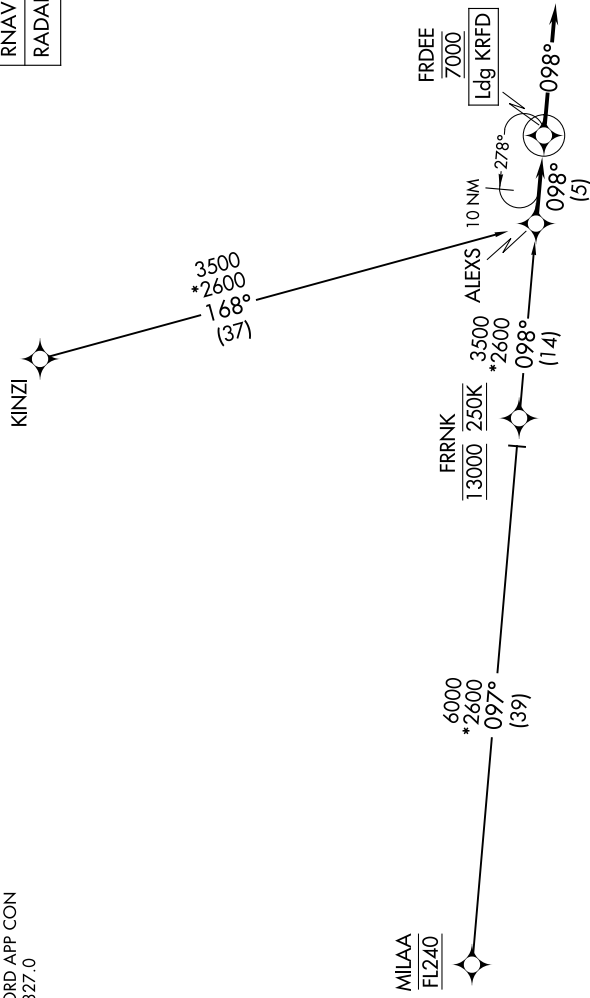

(ALEXS.ALEXS1) 24025

AL-954 (FAA)

CHICAGO/ROCKFORD INTL (RFD)
CHICAGO/ROCKFORD, ILLINOIS

ALEXS ONE ARRIVAL (RNAV)

EC-3, 31 OCT 2024 to 28 NOV 2024

ROCKFORD APP CON
121.0 327.0
ATIS
127.6

RNAV 1 - DME/DME/IRU or GPS.
RADAR required.

NOTE: Chart not to scale.

ARRIVAL ROUTE DESCRIPTION

KINZI TRANSITION (KINZI.ALEXS1)
MILAA TRANSITION (MILAA.ALEXS1)

From ALEXS on track 098° to cross FRDEE at 7000, then on track 098°. Expect RADAR vectors to final approach course.

ALEXS ONE ARRIVAL (RNAV)
(ALEXS.ALEXS1) 25JAN24

CHICAGO/ROCKFORD, ILLINOIS
CHICAGO/ROCKFORD INTL (RFD)

EC-3, 31 OCT 2024 to 28 NOV 2024