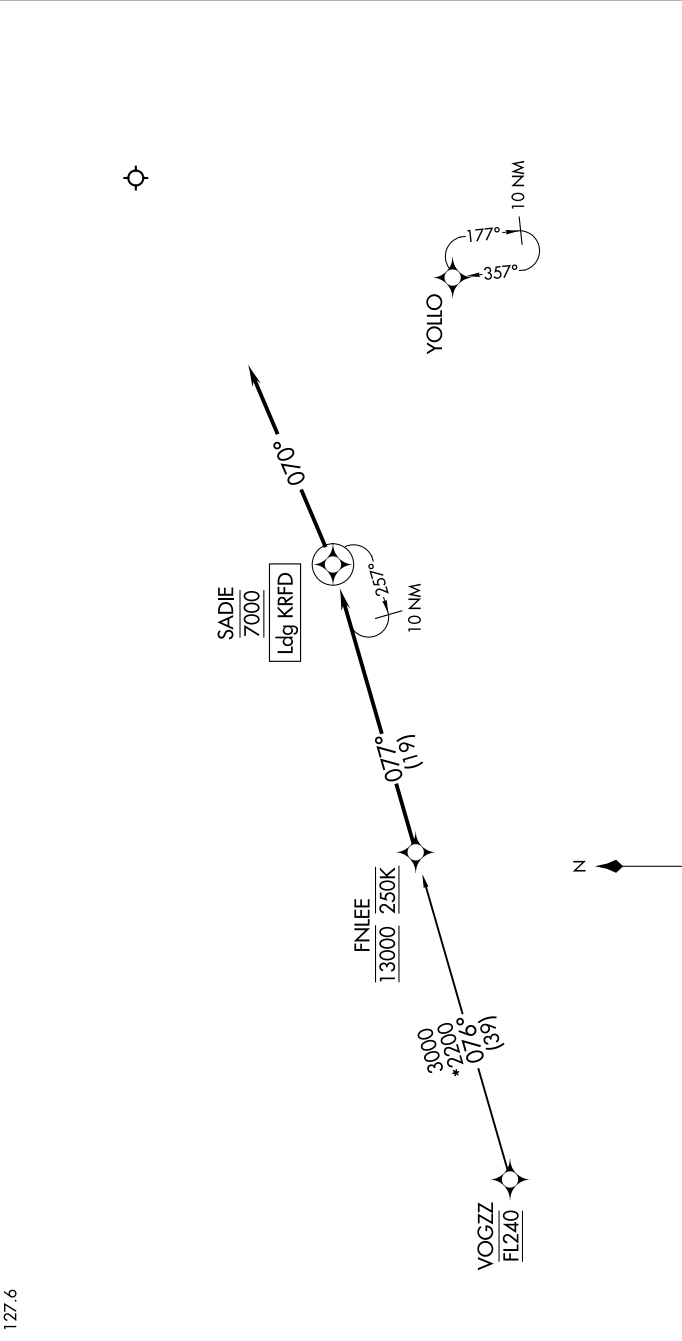

(FNLEE.FNLEE1) 24025

AL-954 (FAA)

CHICAGO/ROCKFORD INTL (R.F'D)
CHICAGO/ROCKFORD, ILLINOIS

FNLEE ONE ARRIVAL (RNAV)

RNAV 1 - DME/DME/IRU or GPS.
RADAR required.

EC-3, 31 OCT 2024 to 28 NOV 2024

ROCKFORD APP CON
121.0 327.0
ATIS
127.6

ARRIVAL ROUTE DESCRIPTION

VOGZZ TRANSITION (VOGZZ.FNLEE1)

From FNLEE on track 077° to cross SADIE at 7000, then on track 070°. Expect RADAR vectors to final approach course.

NOTE: Chart not to scale.

EC-3, 31 OCT 2024 to 28 NOV 2024

FNLEE ONE ARRIVAL (RNAV)

(FNLEE.FNLEE1) 25JAN24

CHICAGO/ROCKFORD, ILLINOIS
CHICAGO/ROCKFORD INTL (R.F'D)