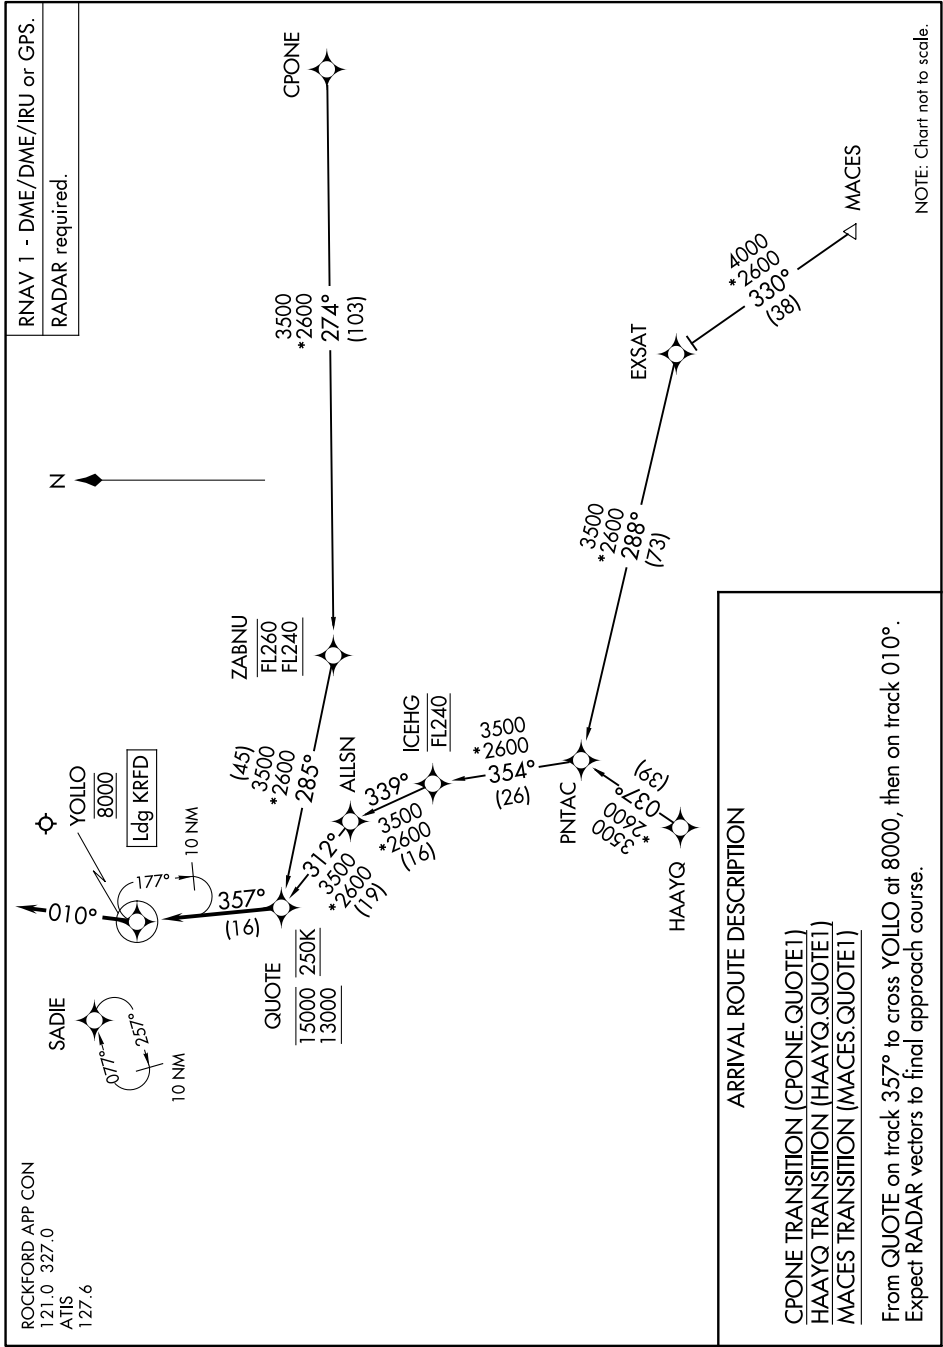

(QUOTE.QUOTE1) 24025

AL-954 (FAA)

CHICAGO/ROCKFORD INTL (R.F'D)
CHICAGO/ROCKFORD, ILLINOIS

QUOTE ONE ARRIVAL (RNAV)

EC-3, 31 OCT 2024 to 28 NOV 2024

ROCKFORD APP CON
121.0 327.0
ATIS
127.6

RNAV 1 - DME/DME/IRU or GPS.
RADAR required.

NOTE: Chart not to scale.

EC-3, 31 OCT 2024 to 28 NOV 2024

QUOTE ONE ARRIVAL (RNAV)

(QUOTE.QUOTE1) 25JAN24

CHICAGO/ROCKFORD, ILLINOIS
CHICAGO/ROCKFORD INTL (R.F'D)