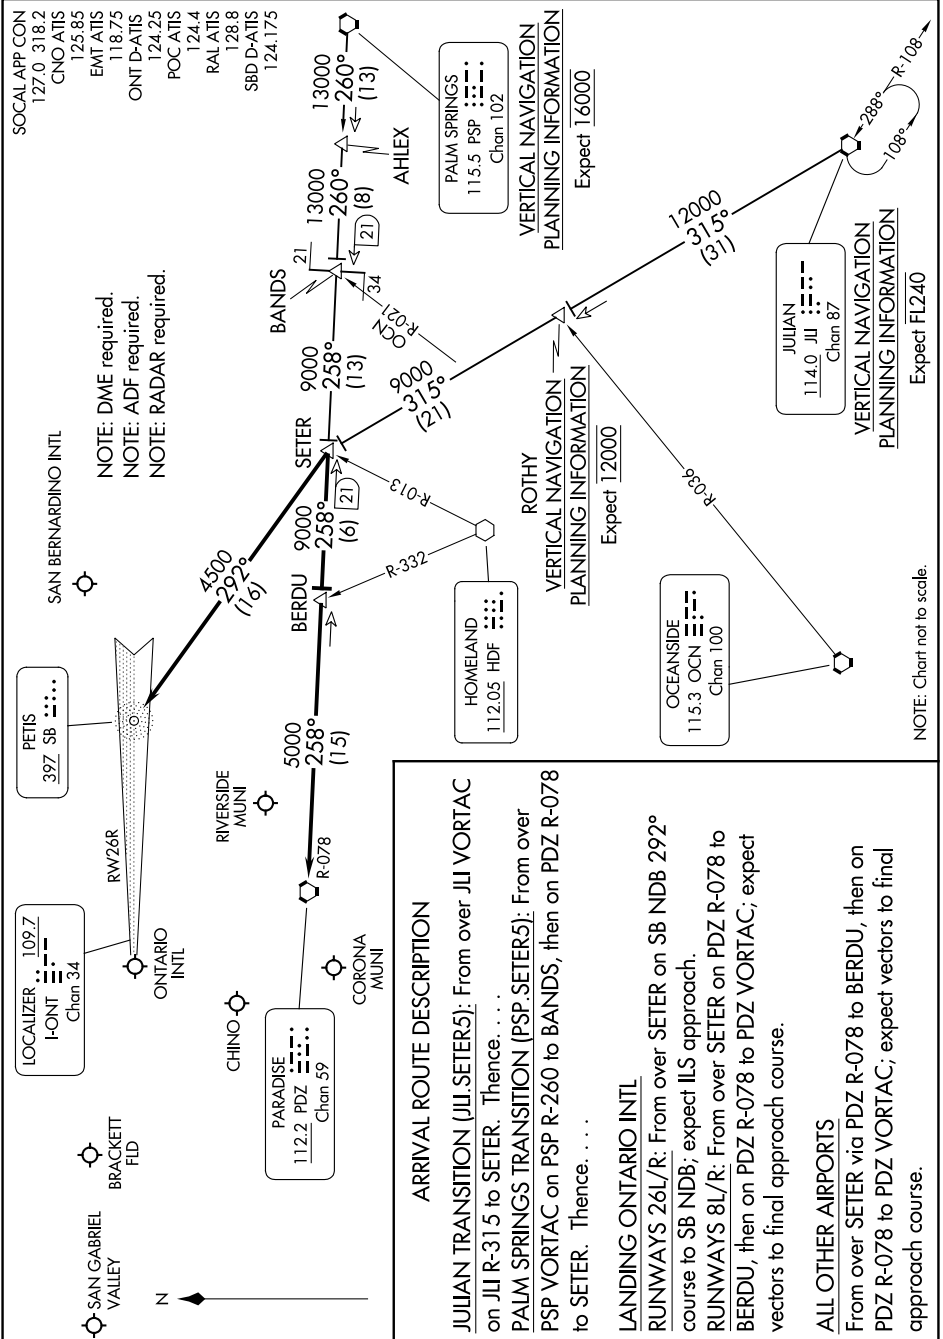

SETER FIVE ARRIVAL

AL-965 (FAA)

ONTARIO, CALIFORNIA

SW-3, 31 OCT 2024 to 28 NOV 2024

SETER FIVE ARRIVAL

(SETER.SETER5) 17AUG17

ONTARIO, CALIFORNIA

SW-3, 31 OCT 2024 to 28 NOV 2024

NOTE: Chart not to scale.

SOCAL APP CON
 127.0 318.2
 CNO ATIS
 125.85
 EMT ATIS
 118.75
 ONT D-ATIS
 124.25
 POC ATIS
 124.4
 RAL ATIS
 128.8
 SBD D-ATIS
 124.175

NOTE: DME required.
 NOTE: ADF required.
 NOTE: RADAR required.

PETIS
 397 SB

LOCALIZER 109.7
 I-ONT
 Chan 34

PARADISE
 112.2 PDZ
 Chan 59

HOMELAND
 112.05 HDB

PALM SPRINGS
 115.5 PSP
 Chan 102

JULIAN
 114.0 JLI
 Chan 87

OCEANSIDE
 115.3 OCN
 Chan 100

Expect FL240

Expect 12000

Expect 16000