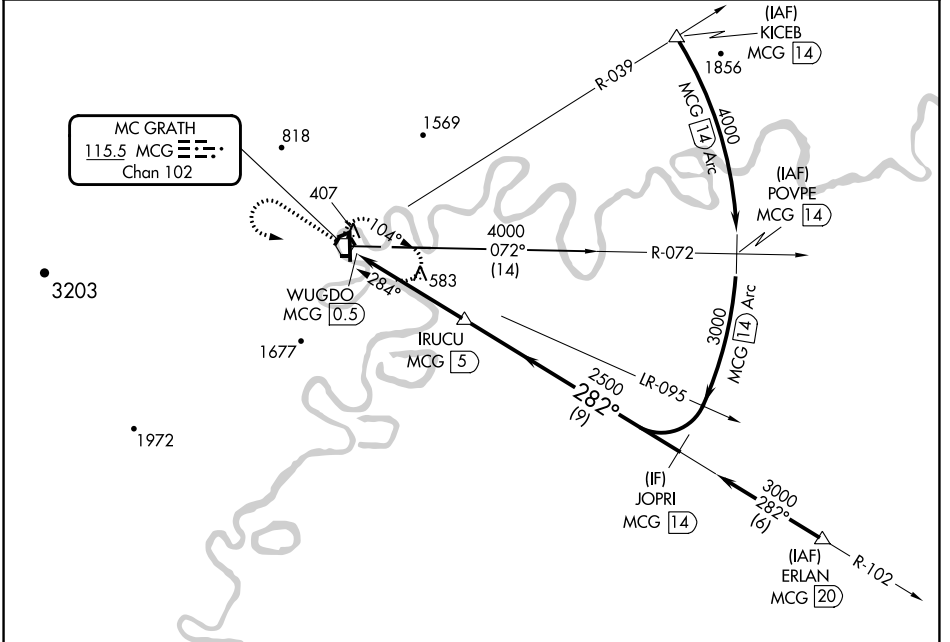

VORTAC MCG 115.5 Chan 102	APP CRS 282°	Rwy Idg TDZE Apt Elev N/A N/A 343
---	------------------------	---

VOR/DME-C

MC GRATH (MCG)(PAMC)

⚠ Circling NA for Cat D west of Rwy 16-34.
⚠ -45°C

MISSED APPROACH: Climb to 2200 then climbing left turn to 4000 direct MCG VORTAC and hold, continue climb-in-hold to 4000.

ASOS 135.65	ANCHORAGE CENTER 128.1 353.8	MCGRATH RADIO 123.6 (CTAF) Ⓛ
-----------------------	--	---

MC GRATH
115.5 MCG **Ⓛ**
Chan **102**

AK, 31 OCT 2024 to 26 DEC 2024

AK, 31 OCT 2024 to 26 DEC 2024

	2200	4000	MCG	
	↑	↙	⬡	
			WUGDO MCG 0.5	IRUCU MCG 5
			2500	JOPRI MCG 14
			4.5 NM	9 NM
CATEGORY	A	B	C	D
CIRCLING	1060-1	717 (800-1)	1460-3 1117 (1200-3)	1620-3 1277 (1300-3)

MIRL Rwy 5-23 and 16-34 **Ⓛ**
REIL Rwy 16 and 34 **Ⓛ**