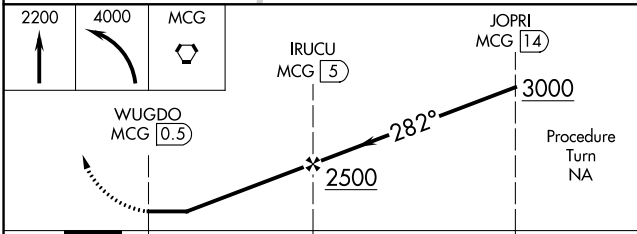

VORTAC MCG 115.5 Chan 102	APP CRS 282°	Rwy Idg TDZE Apt Elev N/A N/A 343
---	------------------------	---

VOR/DME-C

MC GRATH (MCG)(PAMC)

⚠ Circling NA for Cat D west of Rwy 16-34.
⚠ -45°C

MISSED APPROACH: Climb to 2200 then climbing left turn to 4000 direct MCG VORTAC and hold, continue climb-in-hold to 4000.

ASOS 135.65	ANCHORAGE CENTER 128.1 353.8	MCGRATH RADIO 123.6 (CTAF) Ⓛ
-----------------------	--	---

MC GRATH
115.5 MCG **Ⓛ**
Chan **102**

AK, 31 OCT 2024 to 26 DEC 2024

AK, 31 OCT 2024 to 26 DEC 2024

	2200	4000	MCG	
	↑	↙	⬡	
			WUGDO MCG 0.5	IRUCU MCG 5
			2500	JOPRI MCG 14
			4.5 NM	9 NM
CATEGORY	A	B	C	D
CIRCLING	1060-1	717 (800-1)	1460-3 1117 (1200-3)	1620-3 1277 (1300-3)