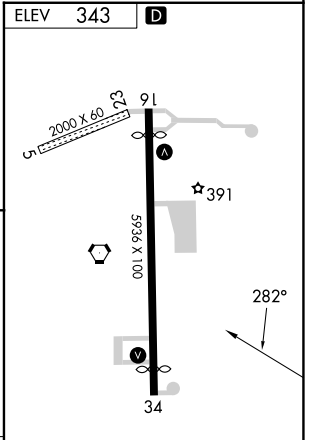

VORTAC MCG 115.5 Chan 102	APP CRS 282°	Rwy Idg TDZE Apt Elev N/A N/A 343
---	------------------------	---

VOR/DME-C

MC GRATH (MCG)(PAMC)

⚠ Circling NA for Cat D west of Rwy 16-34.
⚠ -45°C

MISSED APPROACH: Climb to 2200 then climbing left turn to 4000 direct MCG VORTAC and hold, continue climb-in-hold to 4000.

ASOS 135.65	ANCHORAGE CENTER 128.1 353.8	MCGRATH RADIO 123.6 (CTAF) Ⓛ
-----------------------	--	---

MC GRATH
115.5 MCG **Ⓛ**
Chan **102**

AK, 31 OCT 2024 to 26 DEC 2024

AK, 31 OCT 2024 to 26 DEC 2024

	2200	4000	MCG	
	↑	↙	⬡	
			WUGDO MCG 0.5	IRUCU MCG 5
			2500	JOPRI MCG 14
			4.5 NM	9 NM
CATEGORY	A	B	C	D
CIRCLING	1060-1	717 (800-1)	1460-3 1117 (1200-3)	1620-3 1277 (1300-3)

MIRL Rwy 5-23 and 16-34 **Ⓛ**
REIL Rwy 16 and 34 **Ⓛ**