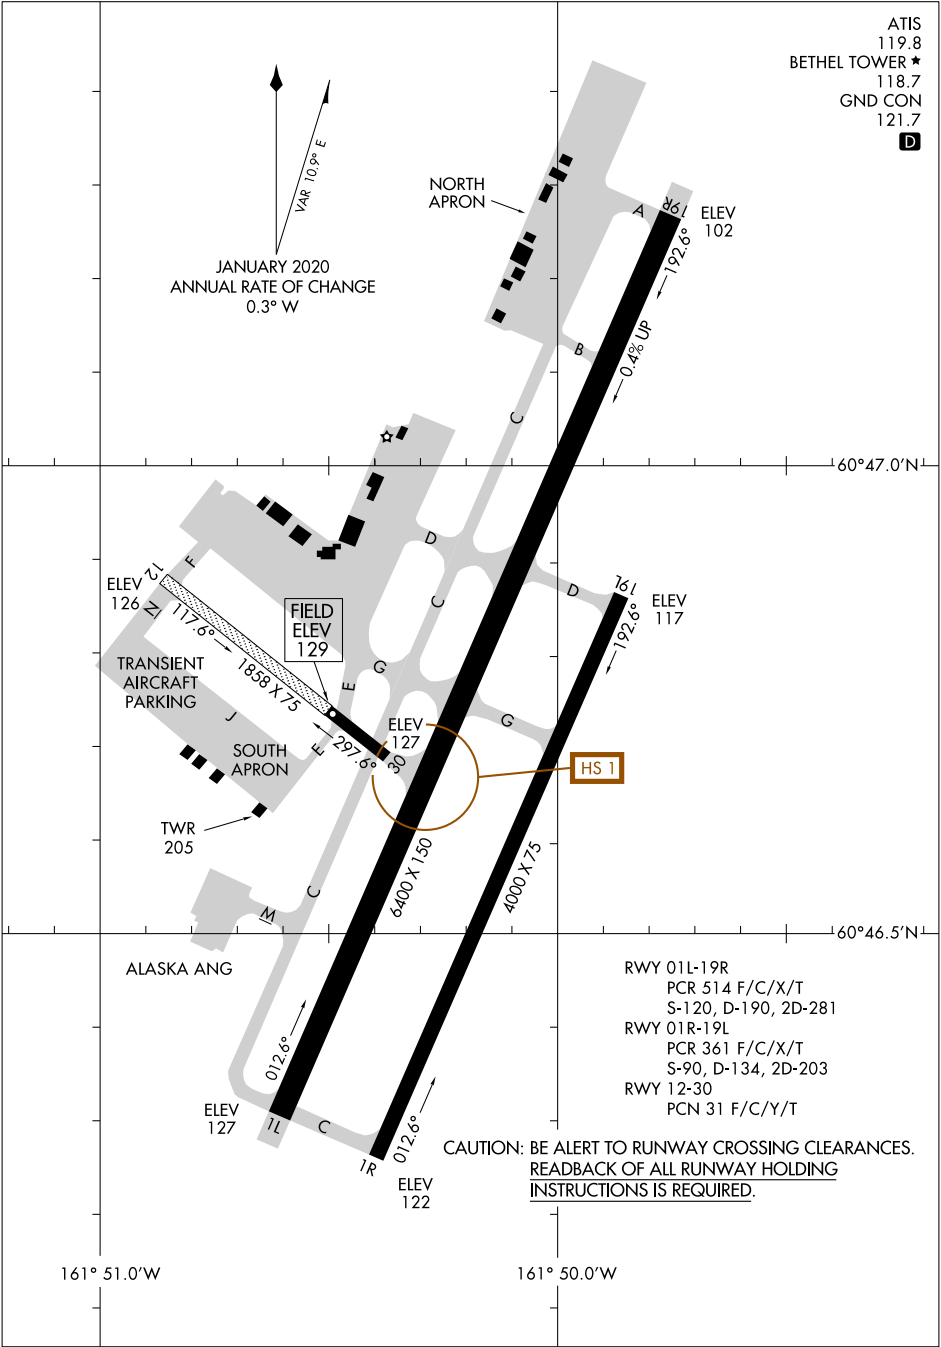

AIRPORT DIAGRAM

AL-5001 (FAA)

BETHEL (BET)(PABE)
BETHEL, ALASKA

ATIS 119.8
 BETHEL TOWER ★ 118.7
 GND CON 121.7
D

AK, 31 OCT 2024 to 26 DEC 2024

AK, 31 OCT 2024 to 26 DEC 2024

AIRPORT DIAGRAM

BETHEL, ALASKA
BETHEL (BET)(PABE)