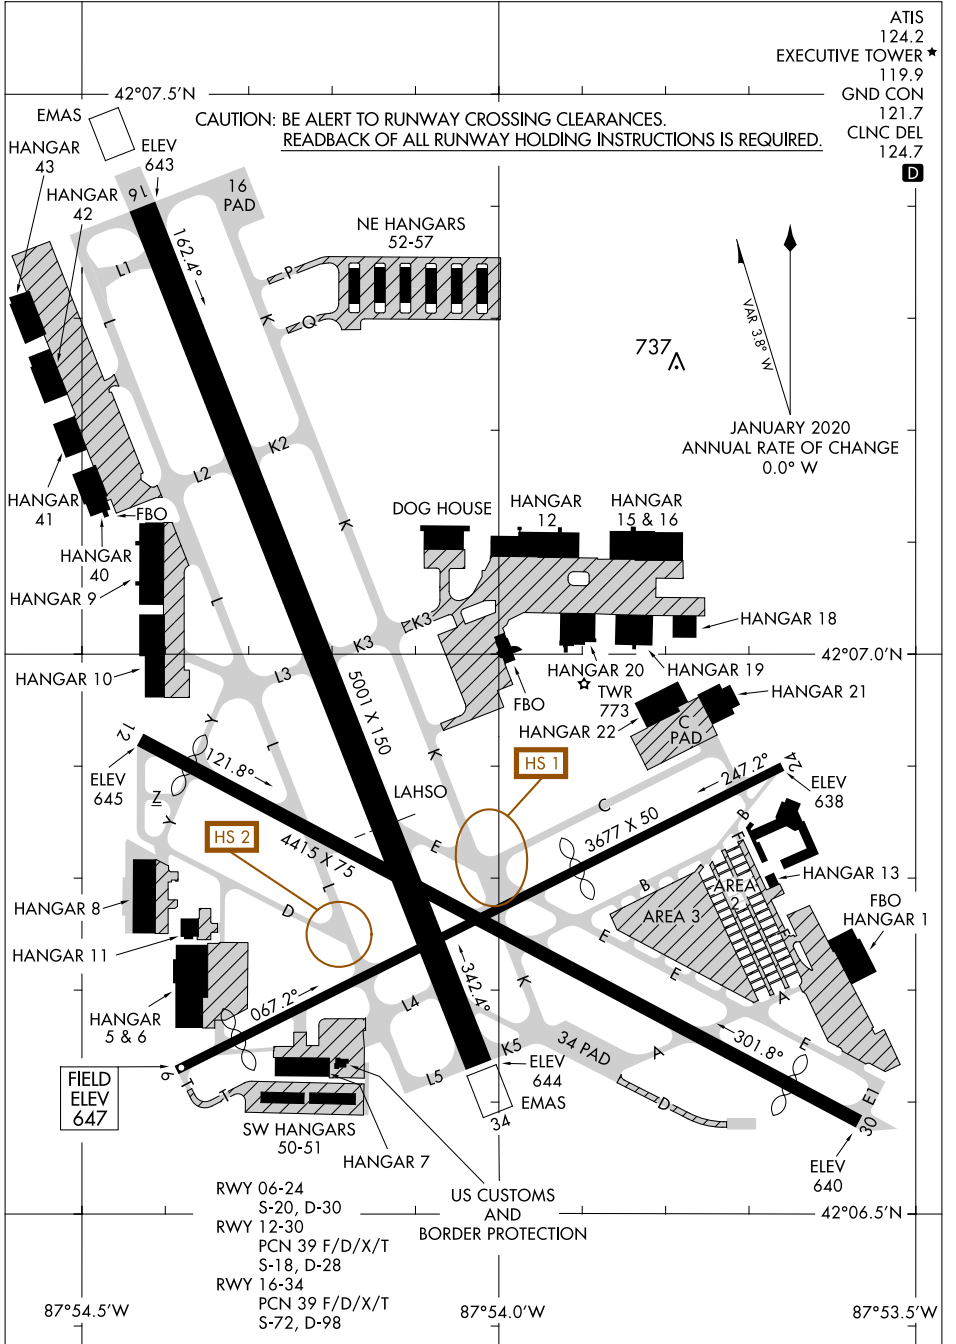

AIRPORT DIAGRAM

AL-5028 (FAA) CHICAGO/PROSPECT HEIGHTS/WHEELING, ILLINOIS
CHICAGO EXEC (PWK)

EC-3, 31 OCT 2024 to 28 NOV 2024

EC-3, 31 OCT 2024 to 28 NOV 2024

AIRPORT DIAGRAM

CHICAGO/PROSPECT HEIGHTS/WHEELING, ILLINOIS
CHICAGO EXEC (PWK)