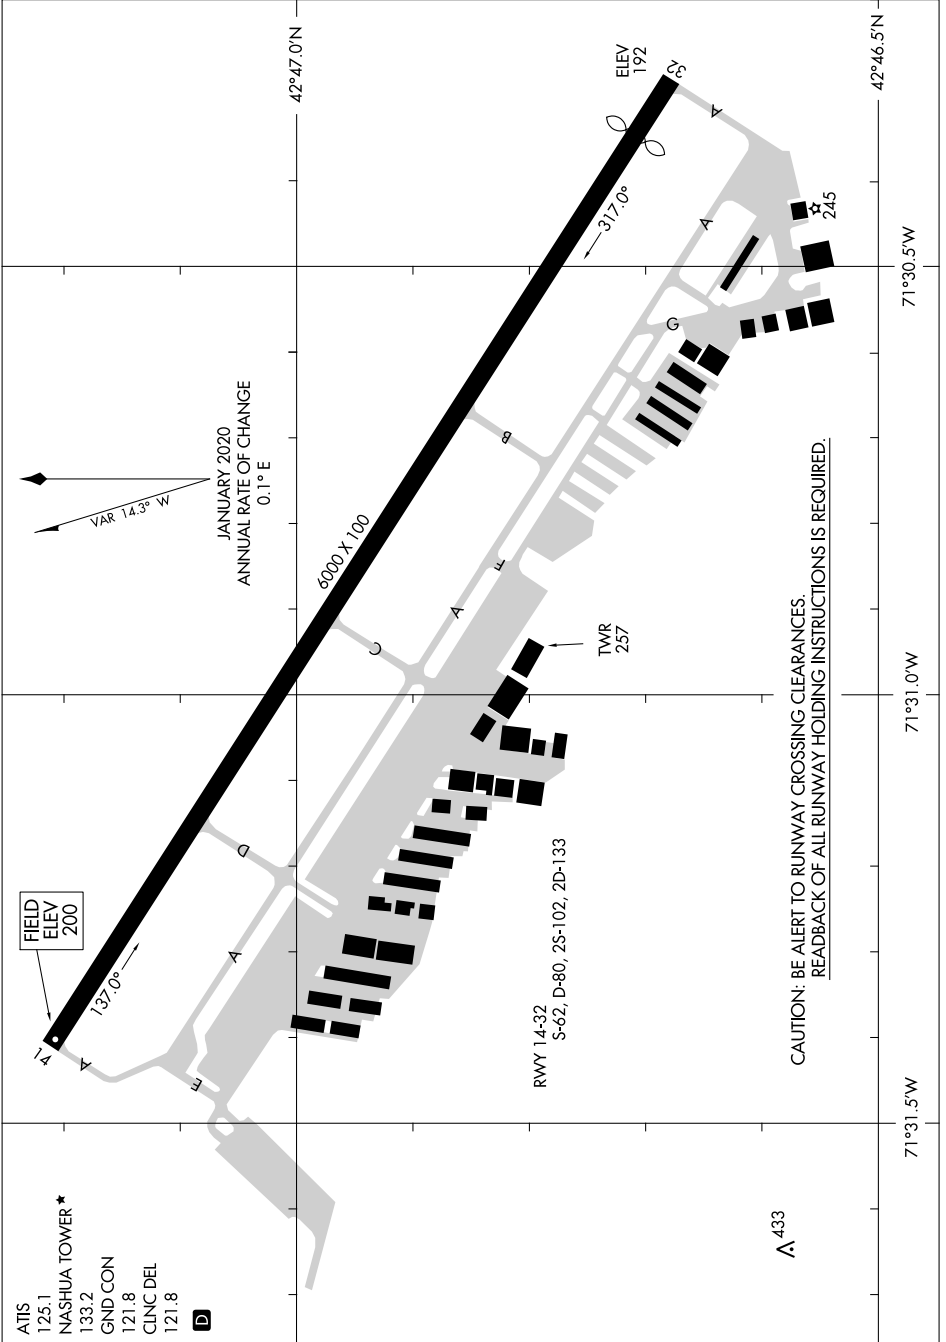

22139

AIRPORT DIAGRAM

AL-5036 (FAA)

BOIRE FLD (ASH)
NASHUA, NEW HAMPSHIRE

NE-1, 31 OCT 2024 to 28 NOV 2024

NE-1, 31 OCT 2024 to 28 NOV 2024

AIRPORT DIAGRAM

22139

NASHUA, NEW HAMPSHIRE
BOIRE FLD (ASH)