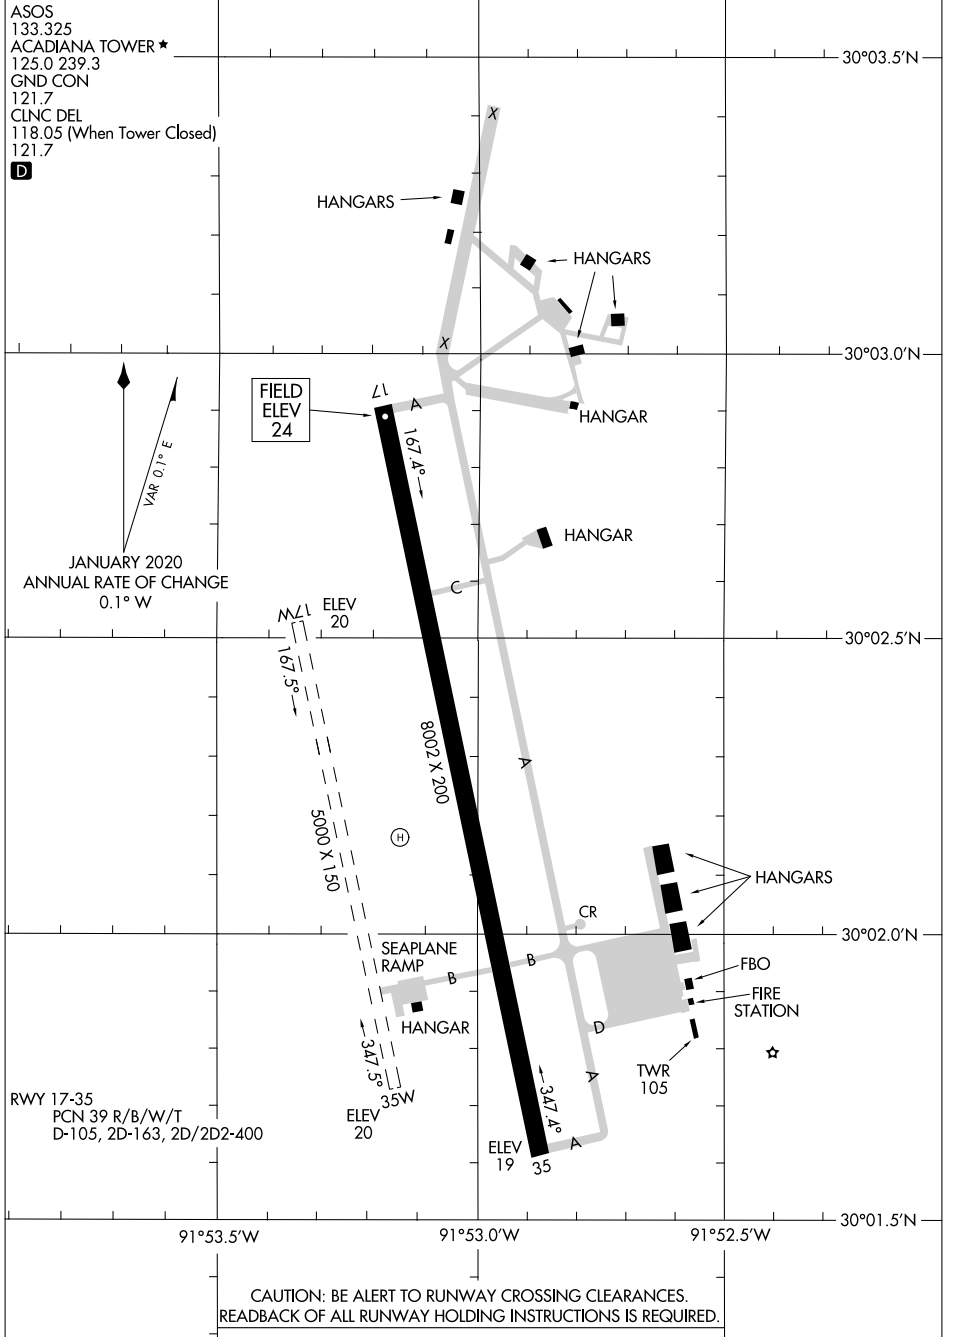

AIRPORT DIAGRAM

AL-5040 (FAA)

ACADIANA RGNL (A.R.A.)
NEW IBERIA, LOUISIANA

ASOS
133.325
ACADIANA TOWER ★
125.0 239.3
GND CON
121.7
CLNC DEL
118.05 (When Tower Closed)
121.7

SC-4, 31 OCT 2024 to 28 NOV 2024

SC-4, 31 OCT 2024 to 28 NOV 2024