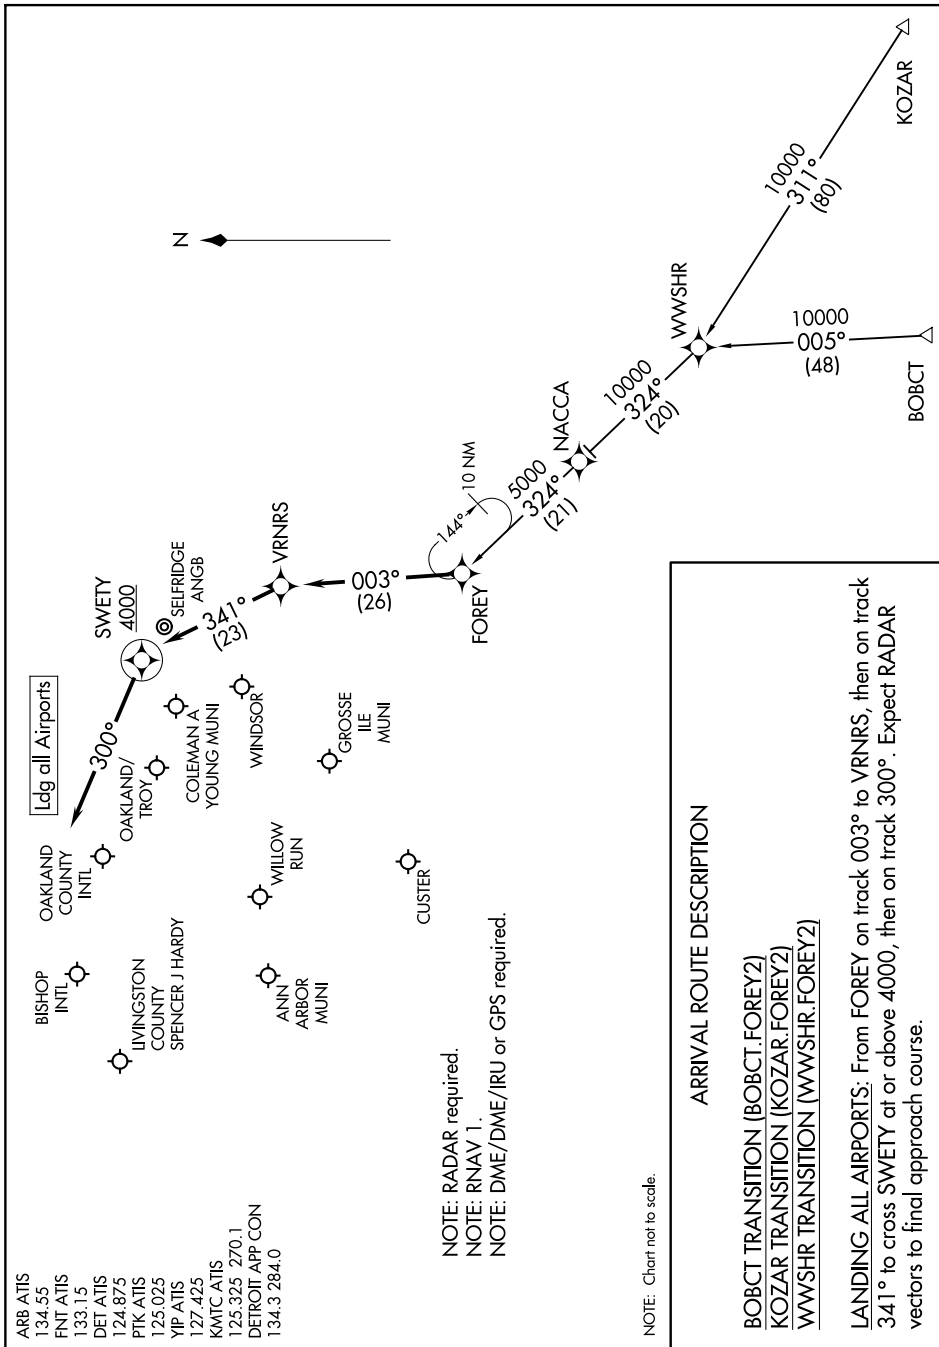

EC-1, 31 OCT 2024 to 28 NOV 2024

- ARB ATIS 134.55
- FNT ATIS 133.15
- DET ATIS 124.875
- PIK ATIS 125.025
- YIP ATIS 127.425
- KMTC ATIS 125.325 270.1
- DETROIT APP CON 134.3 284.0

NOTE: RADAR required.
 NOTE: RNAV 1.
 NOTE: DME/DME/IRU or GPS required.

NOTE: Chart not to scale.

EC-1, 31 OCT 2024 to 28 NOV 2024