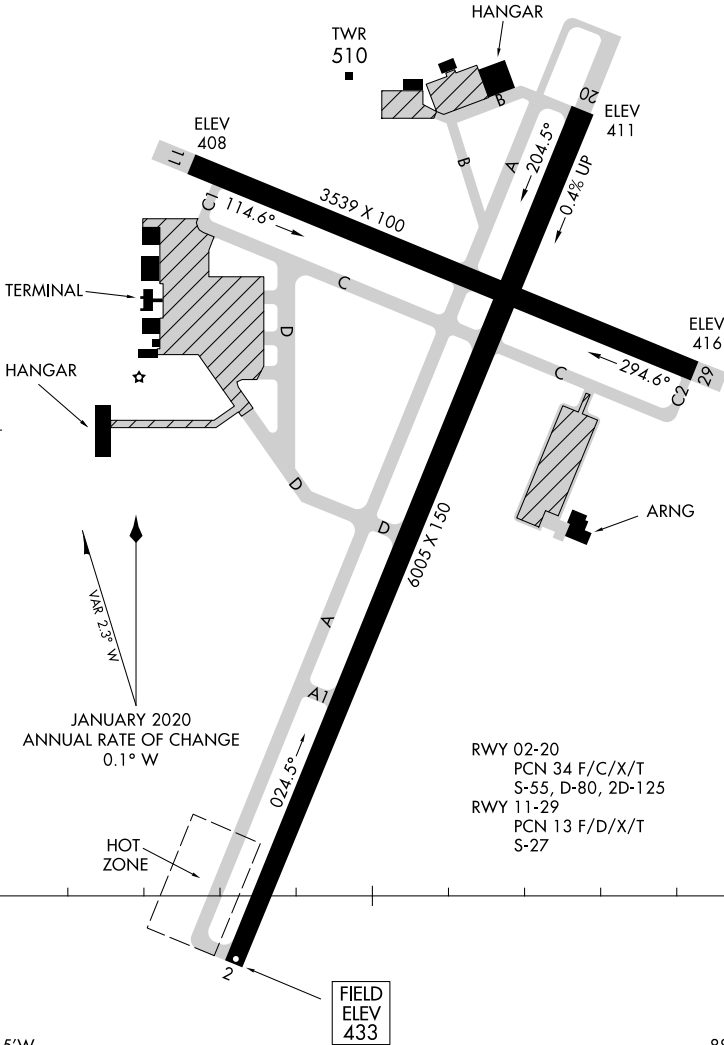

24081

AIRPORT DIAGRAM

AL-5062 (FAA)

MC KELLAR-SIPES RGNL (MKL)
JACKSON, TENNESSEE

ASOS
119.325
JACKSON TOWER ★
127.15 249.95
GND CON
120.9

35°36.5'N

SE-1, 31 OCT 2024 to 28 NOV 2024

SE-1, 31 OCT 2024 to 28 NOV 2024

RWY 02-20
PCN 34 F/C/X/T
S-55, D-80, 2D-125
RWY 11-29
PCN 13 F/D/X/T
S-27

CAUTION: BE ALERT TO RUNWAY CROSSING CLEARANCES.
READBACK OF ALL RUNWAY HOLDING INSTRUCTIONS IS REQUIRED.

88°55.5'W

88°54.5'W

AIRPORT DIAGRAM

24081

JACKSON, TENNESSEE
MC KELLAR-SIPES RGNL (MKL)