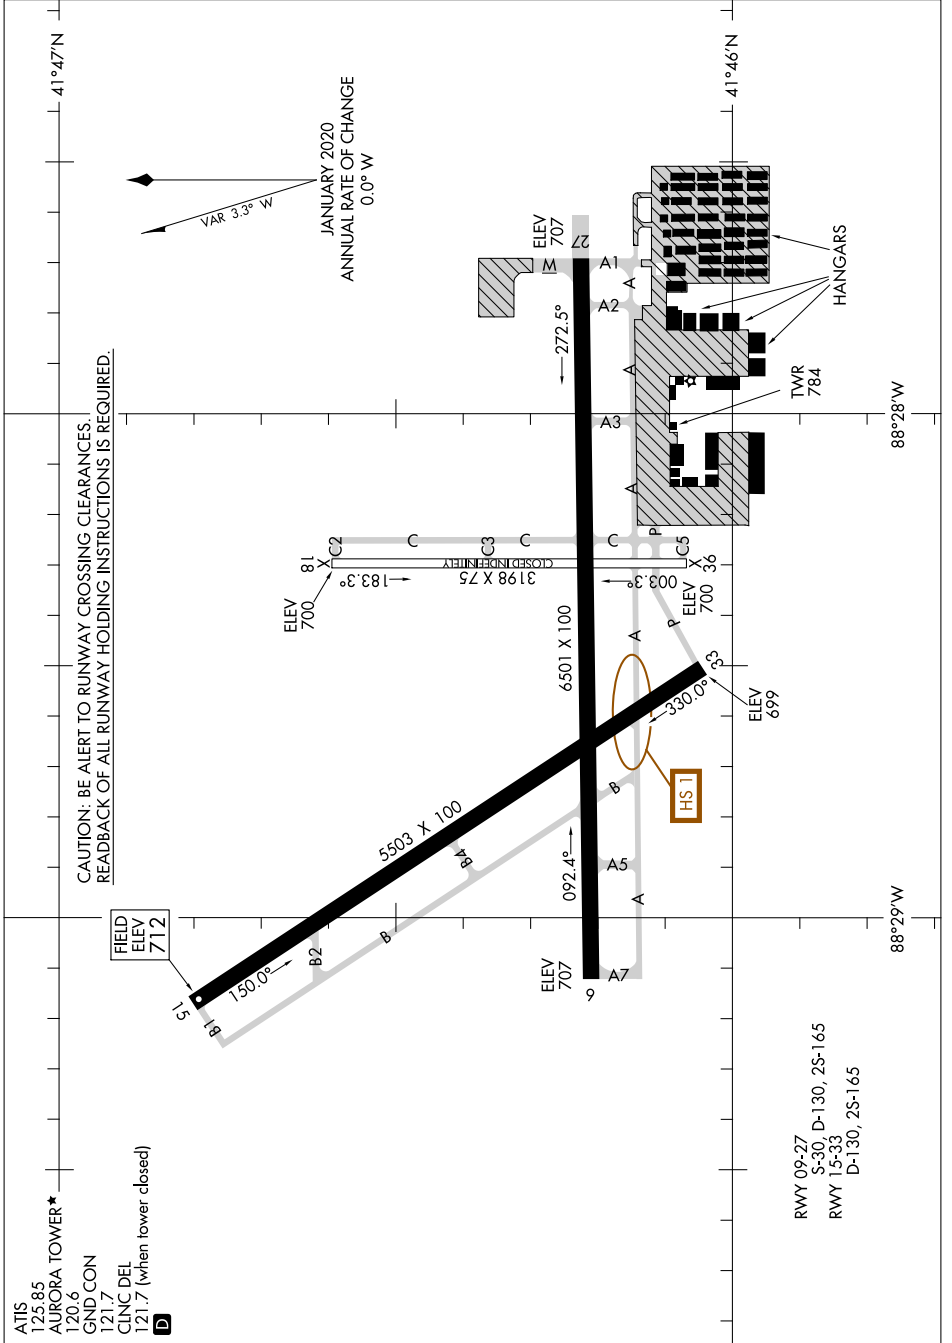

AIRPORT DIAGRAM

AL-5103 (FAA)

AURORA MUNI (ARR)
CHICAGO/AURORA, ILLINOIS

EC-3, 31 OCT 2024 to 28 NOV 2024

EC-3, 31 OCT 2024 to 28 NOV 2024

AIRPORT DIAGRAM

CHICAGO/AURORA, ILLINOIS
AURORA MUNI (ARR)