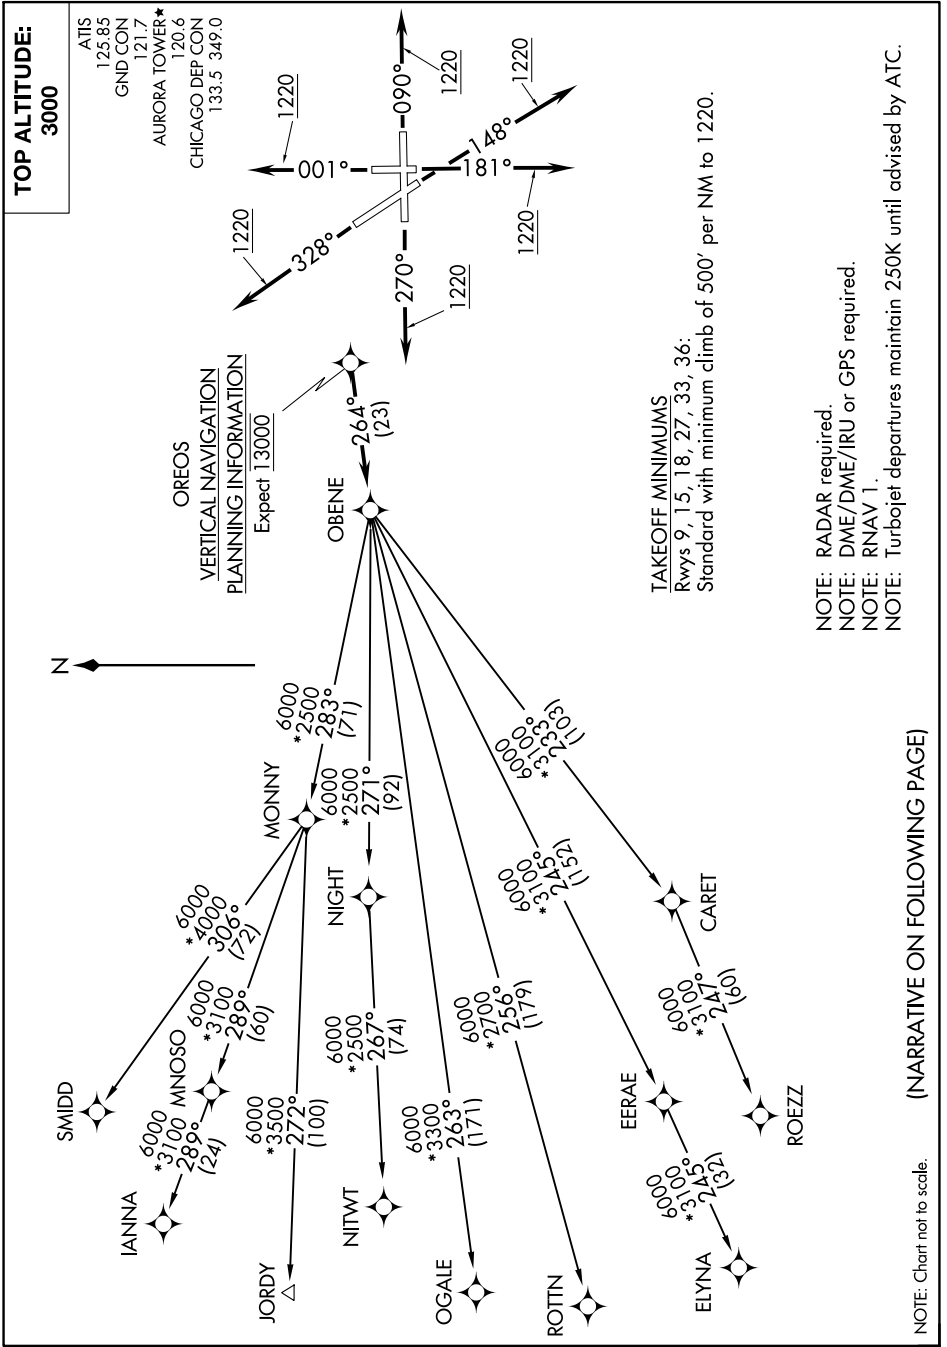

(OBENE3.OBENE) 18312

OBENE THREE DEPARTURE (RNAV) AL-5103 (FAA)

AURORA MUNI (ARR)
CHICAGO/AURORA, ILLINOIS

EC-3, 31 OCT 2024 to 28 NOV 2024

OBENE THREE DEPARTURE (RNAV)
(OBENE3.OBENE) 08NOV18

CHICAGO/AURORA, ILLINOIS
AURORA MUNI (ARR)

EC-3, 31 OCT 2024 to 28 NOV 2024