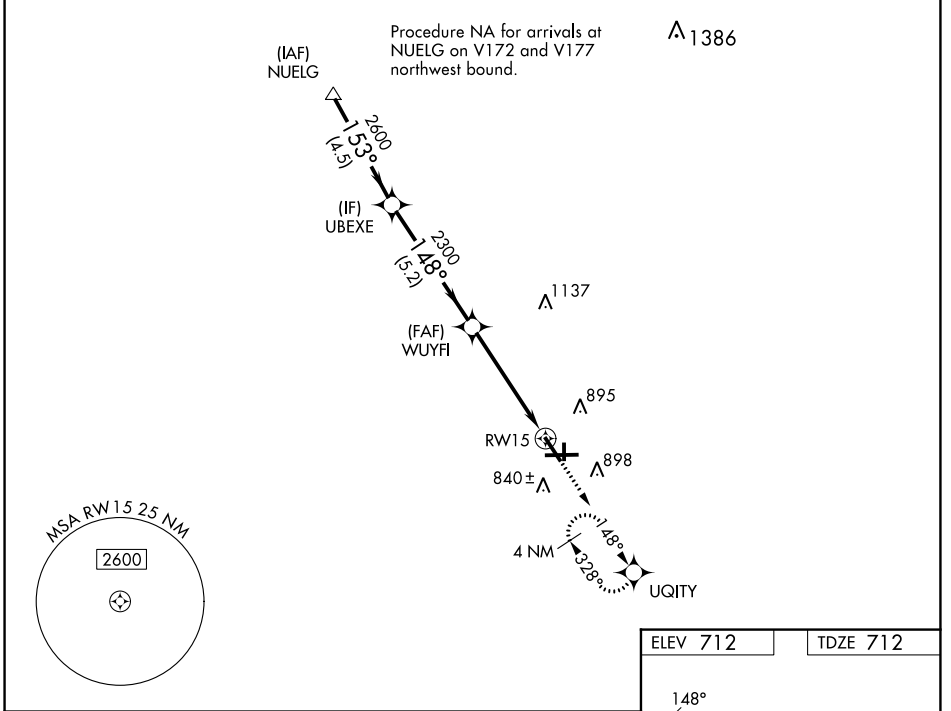

WAAS CH 72941 W15A	APP CRS 148°	Rwy ldg TDZE Apt Elev	5503 712 712
--	------------------------	-----------------------------	---

RNAV (GPS) RWY 15

AURORA MUNI (A.R.R.)

RNP APCH - GPS.		MISSED APPROACH: Climb to 3000 direct UQITY and hold, continue climb-in-hold to 3000.		
▼ For uncompensated Baro-VNAV systems, LNAV/VNAV NA below -20°C or above 54°C. Rwy 15 helicopter visibility reduction below ¼ SM NA.				
ATIS 125.85	CHICAGO APP CON 133.5 349.0	AURORA TOWER* 120.6 (CTAF) 0	GND CON 121.7	CLNC DEL 121.7 (When tower closed)
				UNICOM 122.95 123.5

EC-3, 31 OCT 2024 to 28 NOV 2024

EC-3, 31 OCT 2024 to 28 NOV 2024