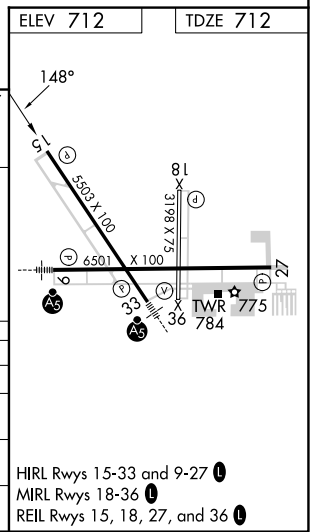

WAAS CH 72941 W15A	APP CRS 148°	Rwy ldg TDZE Apt Elev	5503 712 712
--	------------------------	-----------------------------	---

RNAV (GPS) RWY 15

AURORA MUNI (A.R.R.)

RNP APCH - GPS.		MISSED APPROACH: Climb to 3000 direct UQITY and hold, continue climb-in-hold to 3000.		
▼ For uncompensated Baro-VNAV systems, LNAV/VNAV NA below -20°C or above 54°C. Rwy 15 helicopter visibility reduction below ¼ SM NA.				
ATIS 125.85	CHICAGO APP CON 133.5 349.0	AURORA TOWER* 120.6 (CTAF) 0	GND CON 121.7	CLNC DEL 121.7 (When tower closed)
				UNICOM 122.95 123.5