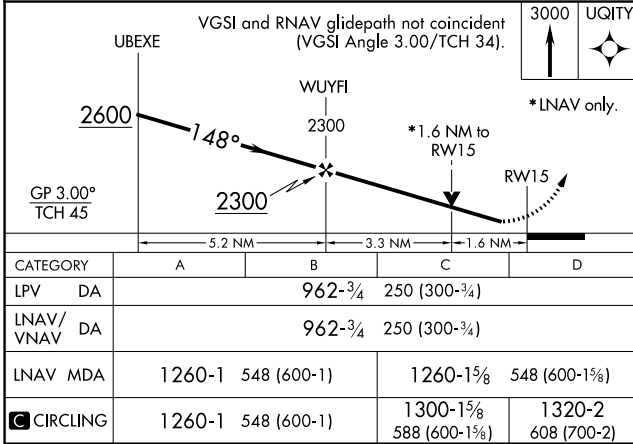

WAAS CH 72941 W15A	APP CRS 148°	Rwy ldg TDZE Apt Elev	5503 712 712
--	------------------------	-----------------------------	---

RNAV (GPS) RWY 15

AURORA MUNI (A.R.R.)

RNP APCH - GPS.		MISSED APPROACH: Climb to 3000 direct UQITY and hold, continue climb-in-hold to 3000.		
▼ For uncompensated Baro-VNAV systems, LNAV/VNAV NA below -20°C or above 54°C. Rwy 15 helicopter visibility reduction below ¼ SM NA.				
ATIS 125.85	CHICAGO APP CON 133.5 349.0	AURORA TOWER* 120.6 (CTAF) 0	GND CON 121.7	CLNC DEL 121.7 (When tower closed)
				UNICOM 122.95 123.5