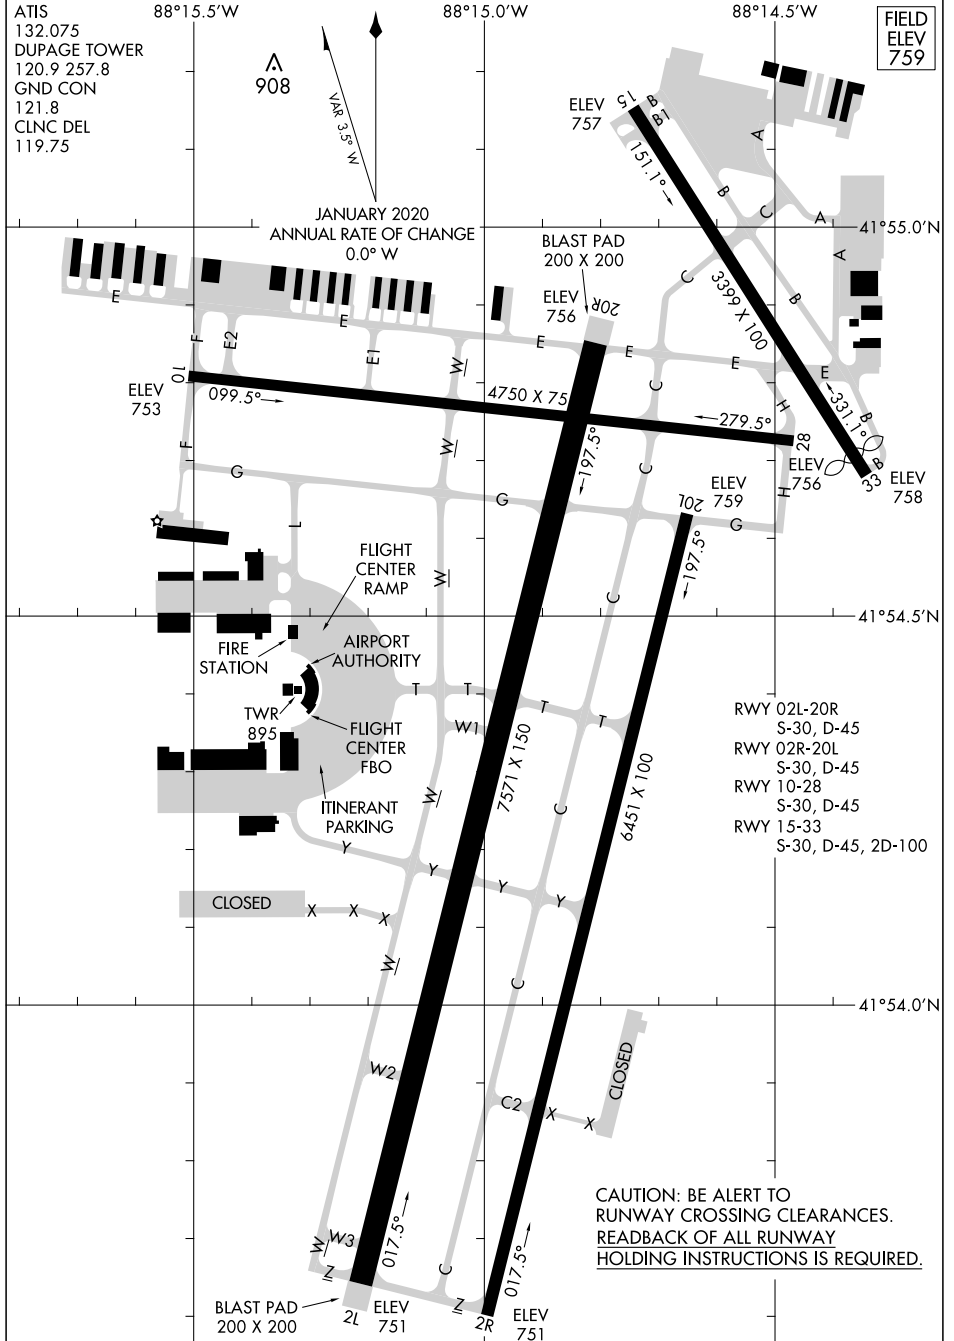

AIRPORT DIAGRAM

DUPAGE (DPA)

CHICAGO/WEST CHICAGO, ILLINOIS

AL-5104 (FAA)

EC-3, 31 OCT 2024 to 28 NOV 2024

EC-3, 31 OCT 2024 to 28 NOV 2024

AIRPORT DIAGRAM

CHICAGO/WEST CHICAGO, ILLINOIS