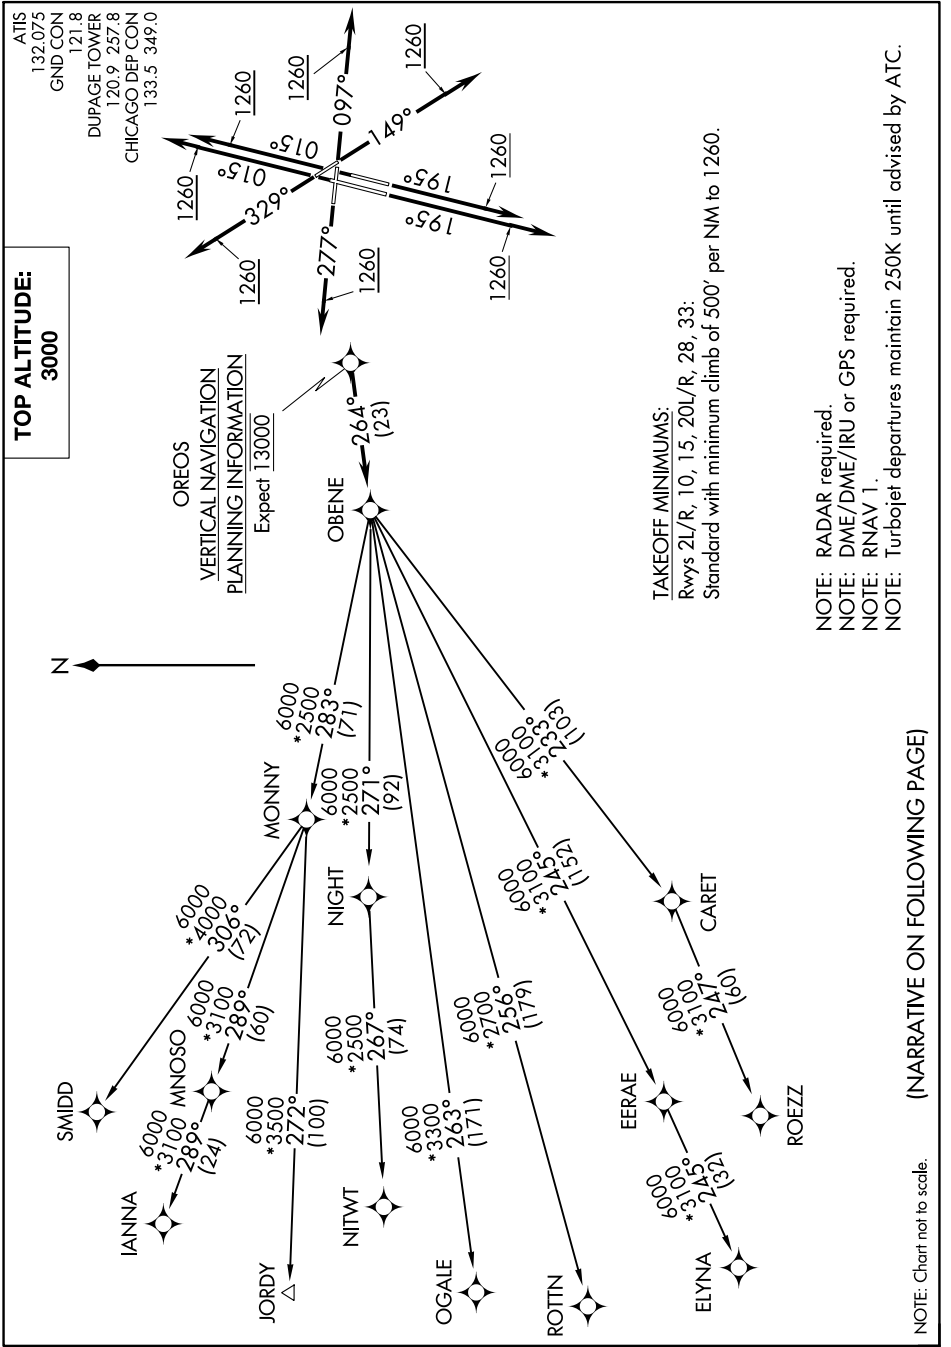

(OBENE3.OBENE) 18312

DUPAGE (DPA)

# OBENE THREE DEPARTURE (RNAV) AL-5104 (FAA)

CHICAGO/WEST CHICAGO, ILLINOIS

EC-3, 31 OCT 2024 to 28 NOV 2024

(NARRATIVE ON FOLLOWING PAGE)

NOTE: Chart not to scale.

EC-3, 31 OCT 2024 to 28 NOV 2024

# OBENE THREE DEPARTURE (RNAV)

CHICAGO/WEST CHICAGO, ILLINOIS

(OBENE3.OBENE) 08NOV18

DUPAGE (DPA)