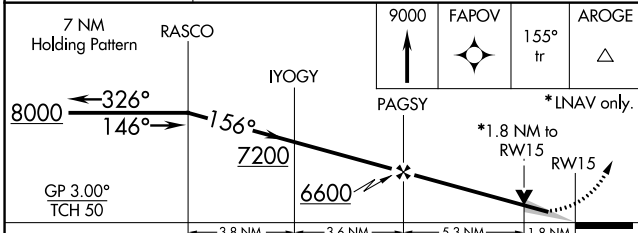

WAAS CH 45604 W15A	APP CRS 156°	Rwy Idg 5950 TDZE 4264 Apt Elev 4317
--	------------------------	---

RNAV (GPS) RWY 15

PAGE MUNI (PGA)

▼ For uncompensated Baro-VNAV systems, LNAV/VNAV NA below -23°C (-9°F) or above 41°C (105°F). DME/DME RNP-0.3 NA. Circling NA to Rwy 7-25

MISSED APPROACH: Climb to 9000 direct FAPOV and via 155° track to AROGE and hold, continue climb-in-hold to 9000.

ASOS 120.625	DENVER CENTER 127.55 256.875	UNICOM 122.8 (CTAF)
------------------------	--	-------------------------------