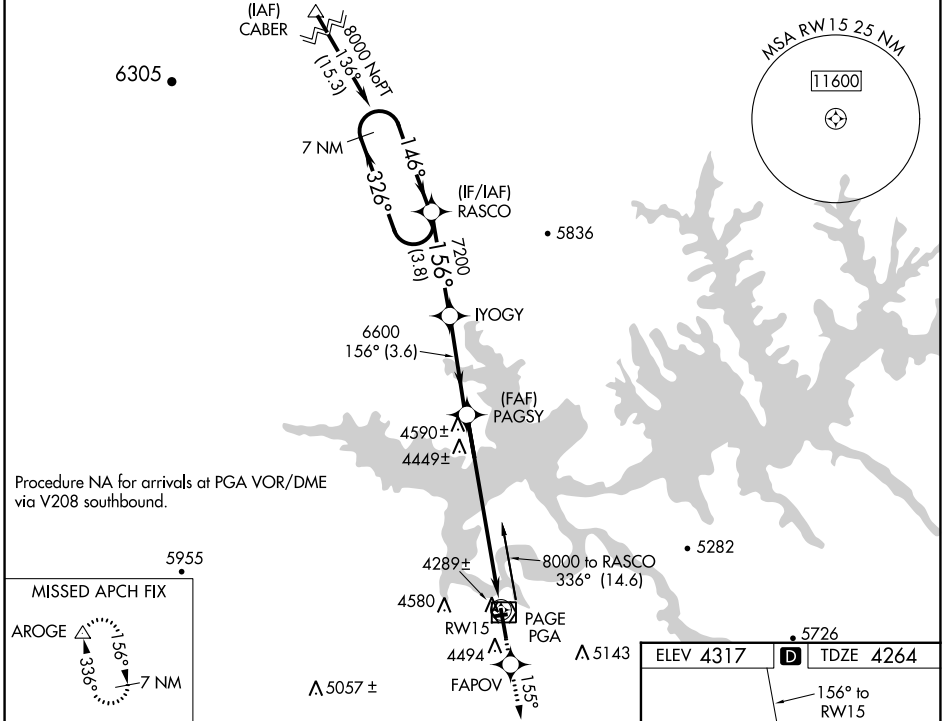

WAAS CH 45604 W15A	APP CRS 156°	Rwy Idg 5950 TDZE 4264 Apt Elev 4317
--	------------------------	---

RNAV (GPS) RWY 15

PAGE MUNI (PGA)

▼ For uncompensated Baro-VNAV systems, LNAV/VNAV NA below -23°C (-9°F) or above 41°C (105°F). DME/DME RNP-0.3 NA. Circling NA to Rwy 7-25

MISSED APPROACH: Climb to 9000 direct FAPOV and via 155° track to AROGE and hold, continue climb-in-hold to 9000.

ASOS 120.625	DENVER CENTER 127.55 256.875	UNICOM 122.8 (CTAF)
------------------------	--	-------------------------------

CATEGORY	A	B	C	D
LPV DA	4599-1¼		335 (300-1¼)	
LNAV/VNAV DA	4670-1½		406 (400-1½)	
LNAV MDA	4860-1	596 (600-1)	4860-1½ 596 (600-1½)	4860-1¾ 596 (600-1¾)
CIRCLING	4860-1 543 (600-1)	4880-1 563 (600-1)	5080-2¼ 763 (800-2¼)	5360-3 1043 (1100-3)

SW-4, 31 OCT 2024 to 28 NOV 2024

SW-4, 31 OCT 2024 to 28 NOV 2024