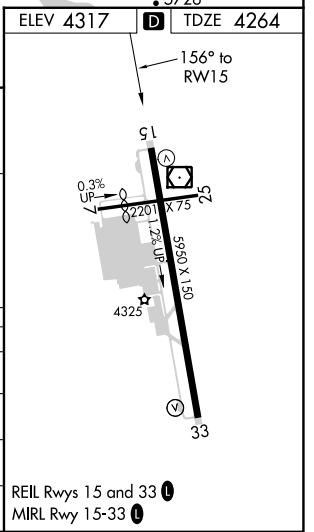

WAAS CH 45604 W15A	APP CRS 156°	Rwy Idg 5950 TDZE 4264 Apt Elev 4317
--	------------------------	---

RNAV (GPS) RWY 15

PAGE MUNI (PGA)

▼ For uncompensated Baro-VNAV systems, LNAV/VNAV NA below -23°C (-9°F) or above 41°C (105°F). DME/DME RNP-0.3 NA. Circling NA to Rwy 7-25

MISSED APPROACH: Climb to 9000 direct FAPOV and via 155° track to AROGE and hold, continue climb-in-hold to 9000.

ASOS 120.625	DENVER CENTER 127.55 256.875	UNICOM 122.8 (CTAF)
------------------------	--	-------------------------------

CATEGORY	A	B	C	D
LPV DA	4599-1¼		335 (300-1¼)	
LNAV/VNAV DA	4670-1½		406 (400-1½)	
LNAV MDA	4860-1	596 (600-1)	4860-1½ 596 (600-1½)	4860-1¾ 596 (600-1¾)
CIRCLING	4860-1 543 (600-1)	4880-1 563 (600-1)	5080-2¼ 763 (800-2¼)	5360-3 1043 (1100-3)