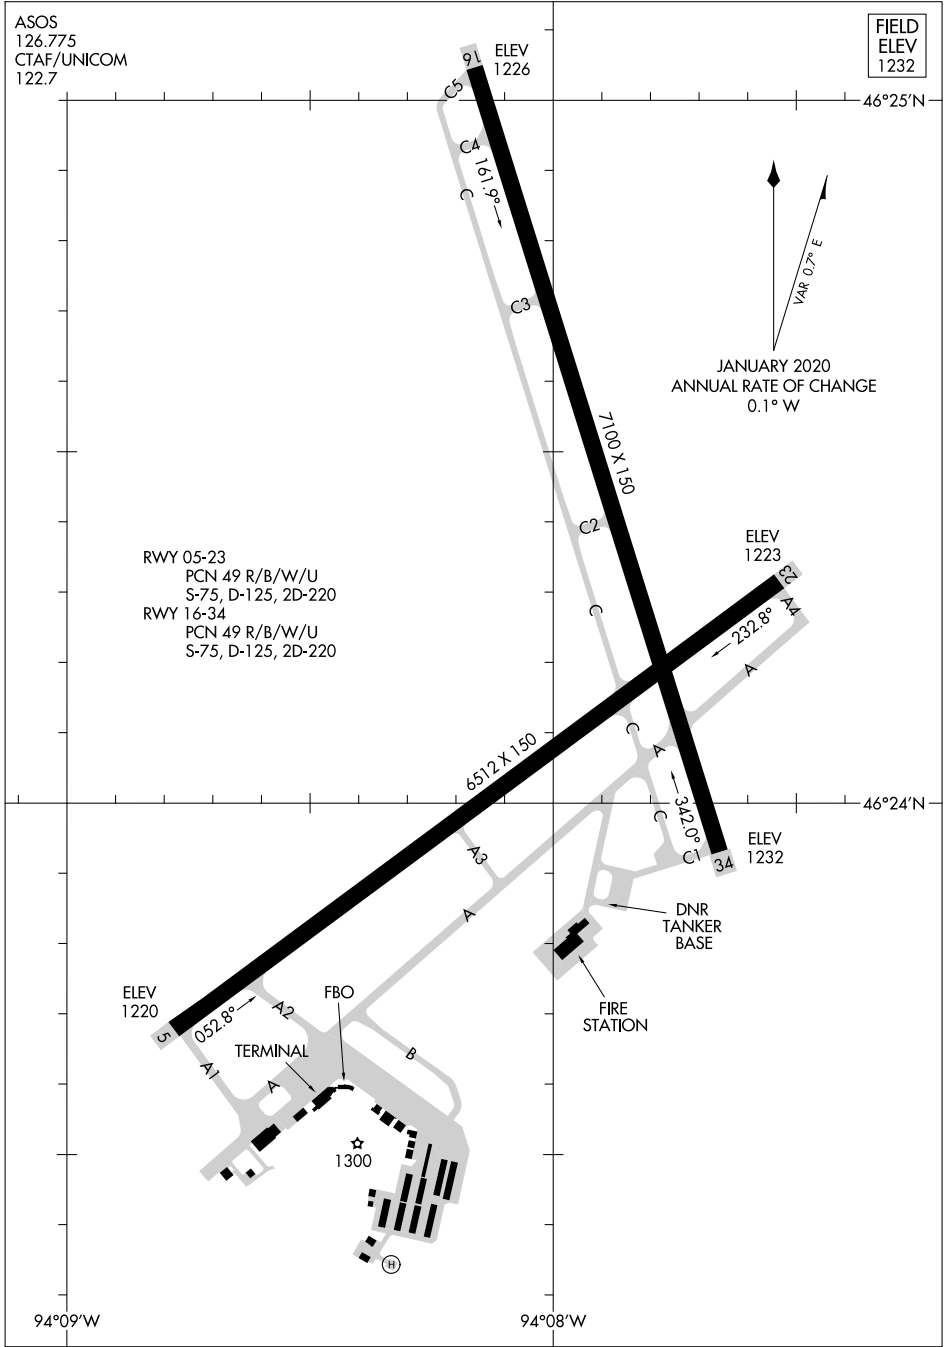

# AIRPORT DIAGRAM

AL-5182 (FAA)

BRAINERD LAKES RGNL (B.R.D)

BRAINERD, MINNESOTA

ASOS  
126.775  
CTAF/UNICOM  
122.7

FIELD  
ELEV  
1232

NC-1, 31 OCT 2024 to 28 NOV 2024

NC-1, 31 OCT 2024 to 28 NOV 2024

# AIRPORT DIAGRAM

23278

BRAINERD, MINNESOTA

BRAINERD LAKES RGNL (B.R.D)