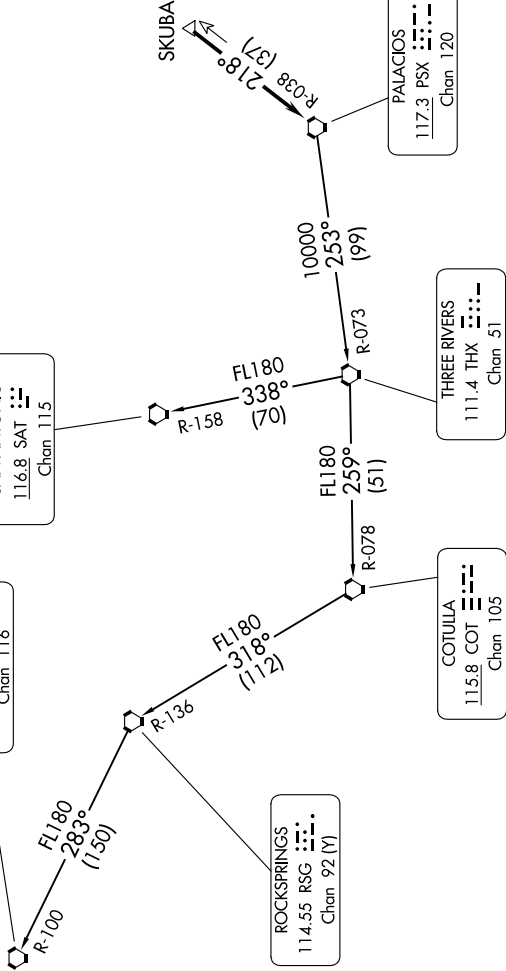

PALACIOS THREE DEPARTURE

**TOP ALTITUDE:
ASSIGNED BY ATC**

RADAR and DME required.

TAKEOFF MINIMUMS
Rwys 16, 34: Standard.

AWOS-3PT
120.775
CTAF
122.9
HOUSTON DEP CON
119.7 281.4

FORT STOCKTON
116.9 FST
Chan 116

SAN ANTONIO
116.8 SAT
Chan 115

ROCKSPRINGS
114.55 RSG
Chan 92 (Y)

COTUILA
115.8 COT
Chan 105

THREE RIVERS
111.4 THX
Chan 51

PALACIOS
117.3 PSX
Chan 120

(CONTINUED ON FOLLOWING PAGE)

SC-5, 31 OCT 2024 to 28 NOV 2024

NOTE: Chart not to scale.

PALACIOS THREE DEPARTURE