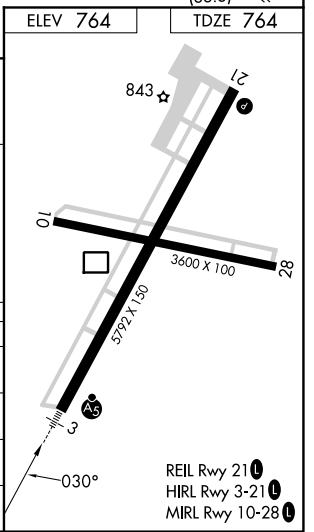

WAAS CH <b>93629</b> <b>W03A</b>	APP CRS <b>030°</b>	Rwy Idg TDZE Apt Elev	<b>5792</b> <b>764</b> <b>764</b>
--	------------------------	-----------------------------	---

# RNAV (GPS) RWY 3

GALESBURG MUNI (GBG)

RNP APCH - GPS.		MALSR 	MISSED APPROACH: Climb to 3000 direct EJIYU and hold.
AWOS-3 <b>118.975</b>	QUAD CITY APP CON * <b>133.275 257.8</b>	CLNC DEL <b>120.7</b>	UNICOM <b>123.0</b> (CTAF)

CATEGORY	A	B	C	D
LPV DA		964-1/2	200 (200-1/2)	
LNAV/VNAV DA		1060-1/2	296 (300-1/2)	
LNAV MDA	1140-1/2	376 (400-1/2)	1140-5/8	376 (400-5/8)
CIRCLING	1220-1	456 (500-1)	1380-1 3/4 616 (700-1 3/4)	1620-2 3/4 856 (900-2 3/4)