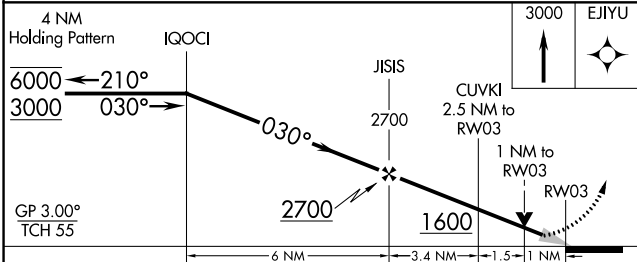

WAAS CH <b>93629</b> <b>W03A</b>	APP CRS <b>030°</b>	Rwy Idg TDZE Apt Elev	<b>5792</b> <b>764</b> <b>764</b>
--	------------------------	-----------------------------	---

# RNAV (GPS) RWY 3

GALESBURG MUNI (GBG)

RNP APCH - GPS.		MALSR 	MISSED APPROACH: Climb to 3000 direct EJIYU and hold.
AWOS-3 <b>118.975</b>	QUAD CITY APP CON * <b>133.275 257.8</b>	CLNC DEL <b>120.7</b>	UNICOM <b>123.0</b> (CTAF)

CATEGORY	A	B	C	D
LPV DA		964-1/2	200 (200-1/2)	
LNAV/VNAV DA		1060-1/2	296 (300-1/2)	
LNAV MDA	1140-1/2	376 (400-1/2)	1140-5/8	376 (400-5/8)
CIRCLING	1220-1	456 (500-1)	1380-1 3/4 616 (700-1 3/4)	1620-2 3/4 856 (900-2 3/4)