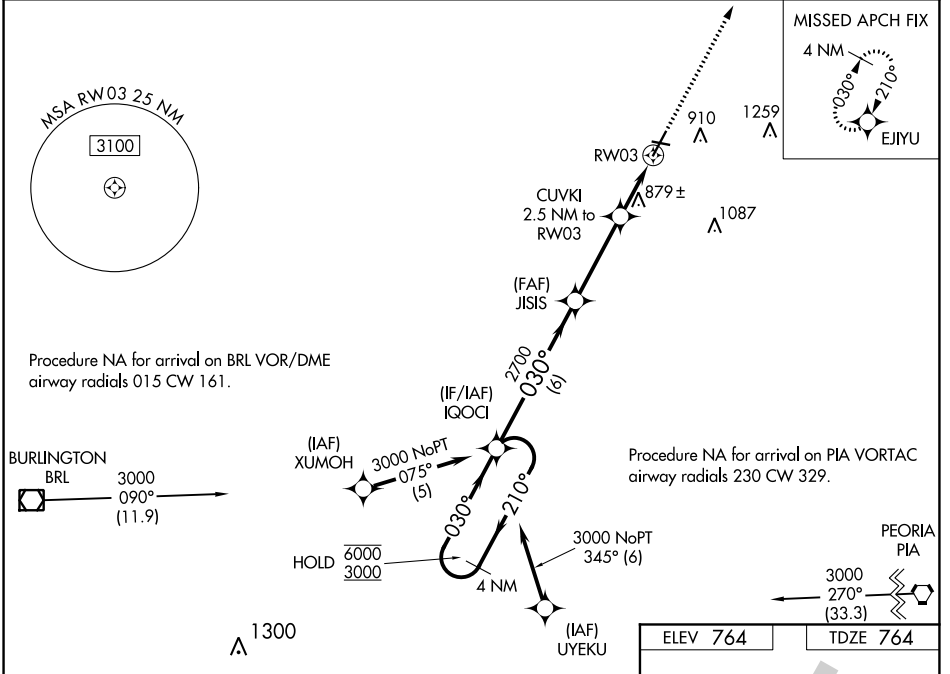

WAAS CH <b>93629</b> <b>W03A</b>	APP CRS <b>030°</b>	Rwy Idg TDZE Apt Elev	<b>5792</b> <b>764</b> <b>764</b>
--	------------------------	-----------------------------	---

# RNAV (GPS) RWY 3

GALESBURG MUNI (GBG)

RNP APCH - GPS.		MALSR 	MISSED APPROACH: Climb to 3000 direct EJIYU and hold.
AWOS-3 <b>118.975</b>	QUAD CITY APP CON * <b>133.275 257.8</b>	CLNC DEL <b>120.7</b>	UNICOM <b>123.0</b> (CTAF)

CATEGORY	A	B	C	D
LPV DA		964-1/2	200 (200-1/2)	
LNAV/VNAV DA		1060-1/2	296 (300-1/2)	
LNAV MDA	1140-1/2	376 (400-1/2)	1140-5/8	376 (400-5/8)
CIRCLING	1220-1	456 (500-1)	1380-1 3/4 616 (700-1 3/4)	1620-2 3/4 856 (900-2 3/4)

EC-3, 31 OCT 2024 to 28 NOV 2024

EC-3, 31 OCT 2024 to 28 NOV 2024