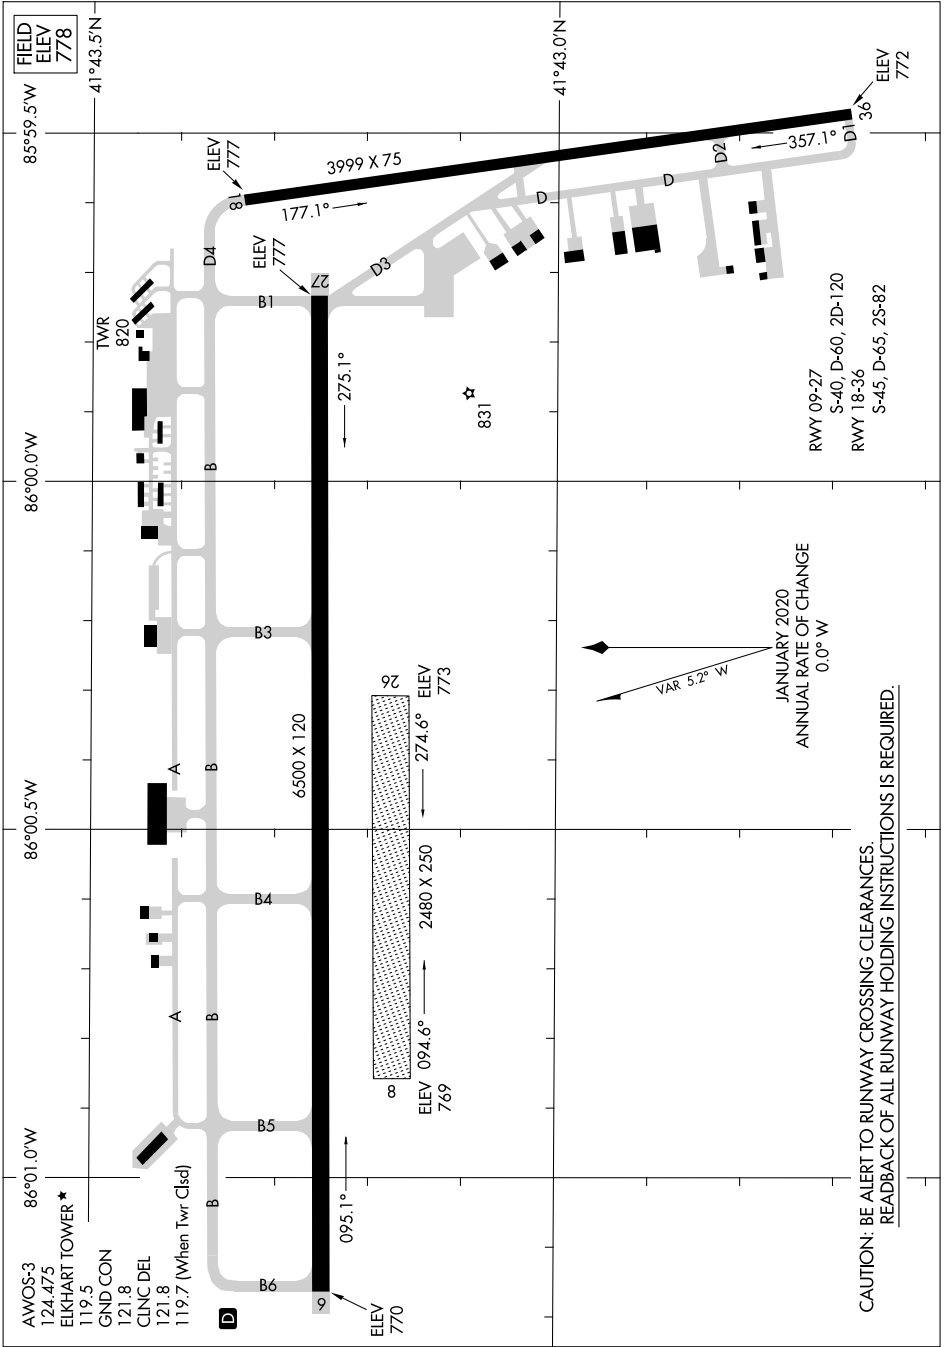

AIRPORT DIAGRAM

AL-5287 (FAA)

ELKHART MUNI (EKM)
ELKHART, INDIANA

EC-2, 31 OCT 2024 to 28 NOV 2024

CAUTION: BE ALERT TO RUNWAY CROSSING CLEARANCES.
READBACK OF ALL RUNWAY HOLDING INSTRUCTIONS IS REQUIRED.

AIRPORT DIAGRAM

ELKHART, INDIANA
ELKHART MUNI (EKM)

EC-2, 31 OCT 2024 to 28 NOV 2024