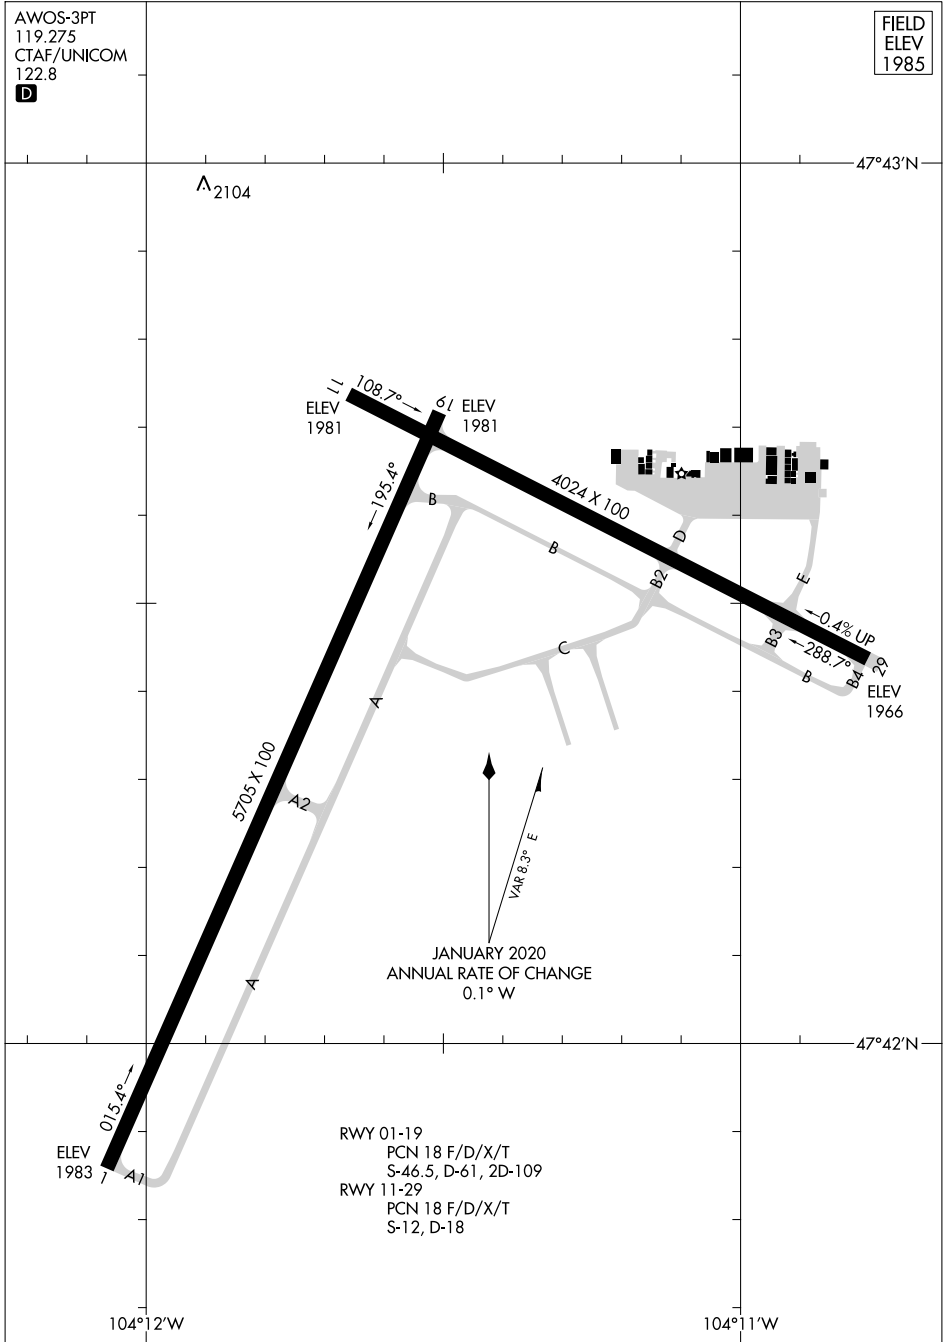

21168

AIRPORT DIAGRAM

AL-5303 (FAA)

SIDNEY-RICHLAND RGNL (SDY)
SIDNEY, MONTANA

AWOS-3PT
119.275
CTAF/UNICOM
122.8

FIELD
ELEV
1985

NW-1, 31 OCT 2024 to 28 NOV 2024

NW-1, 31 OCT 2024 to 28 NOV 2024

AIRPORT DIAGRAM
21168

SIDNEY, MONTANA
SIDNEY-RICHLAND RGNL (SDY)