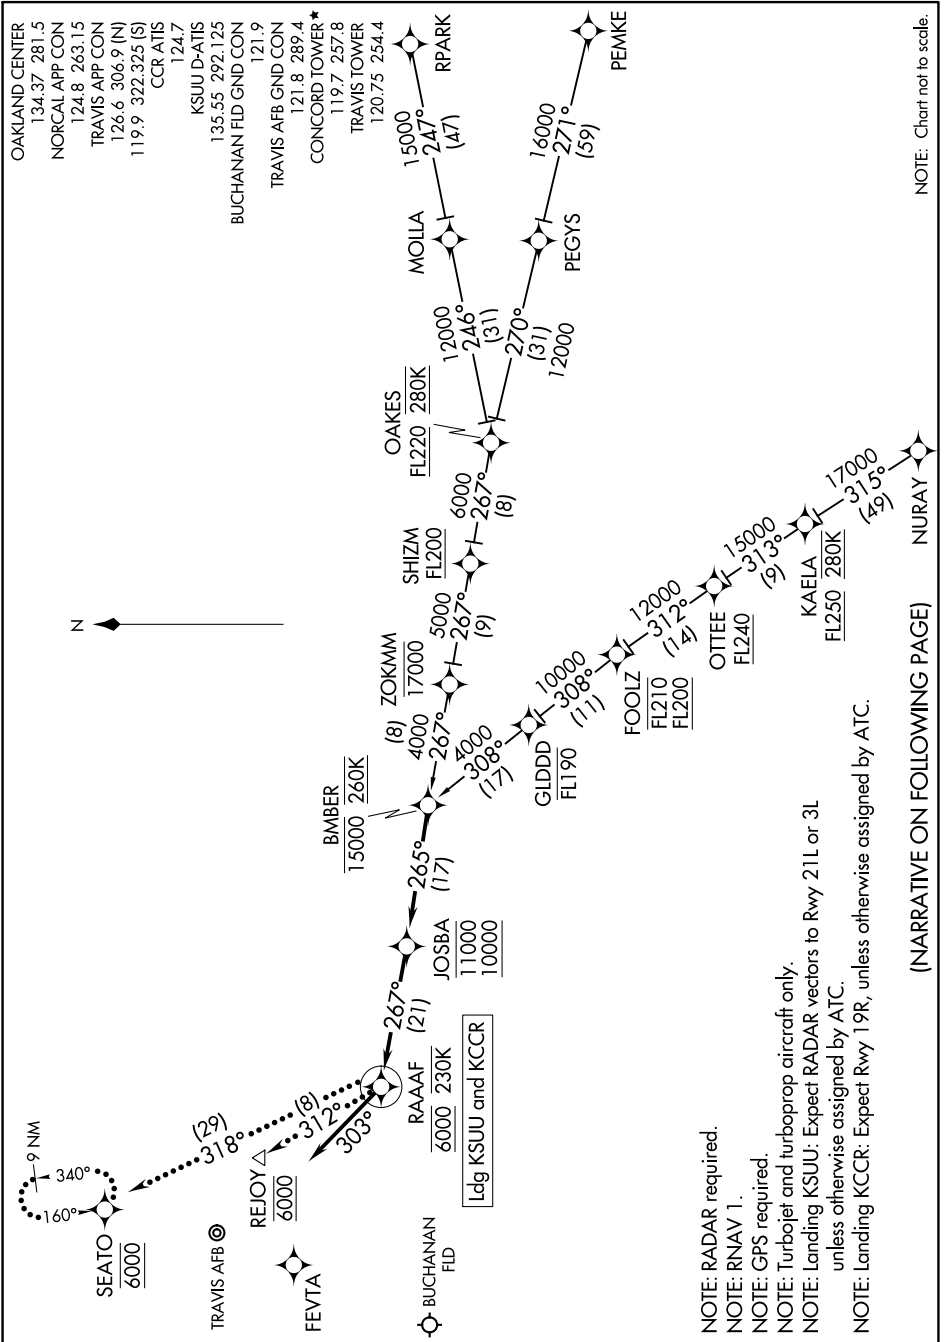

BMBER ONE ARRIVAL (RNAV)

AL-5320 (FAA)

CONCORD, CALIFORNIA

SW-2, 31 OCT 2024 to 28 NOV 2024

BMBER ONE ARRIVAL (RNAV)

CONCORD, CALIFORNIA

(NARRATIVE ON FOLLOWING PAGE)

SW-2, 31 OCT 2024 to 28 NOV 2024