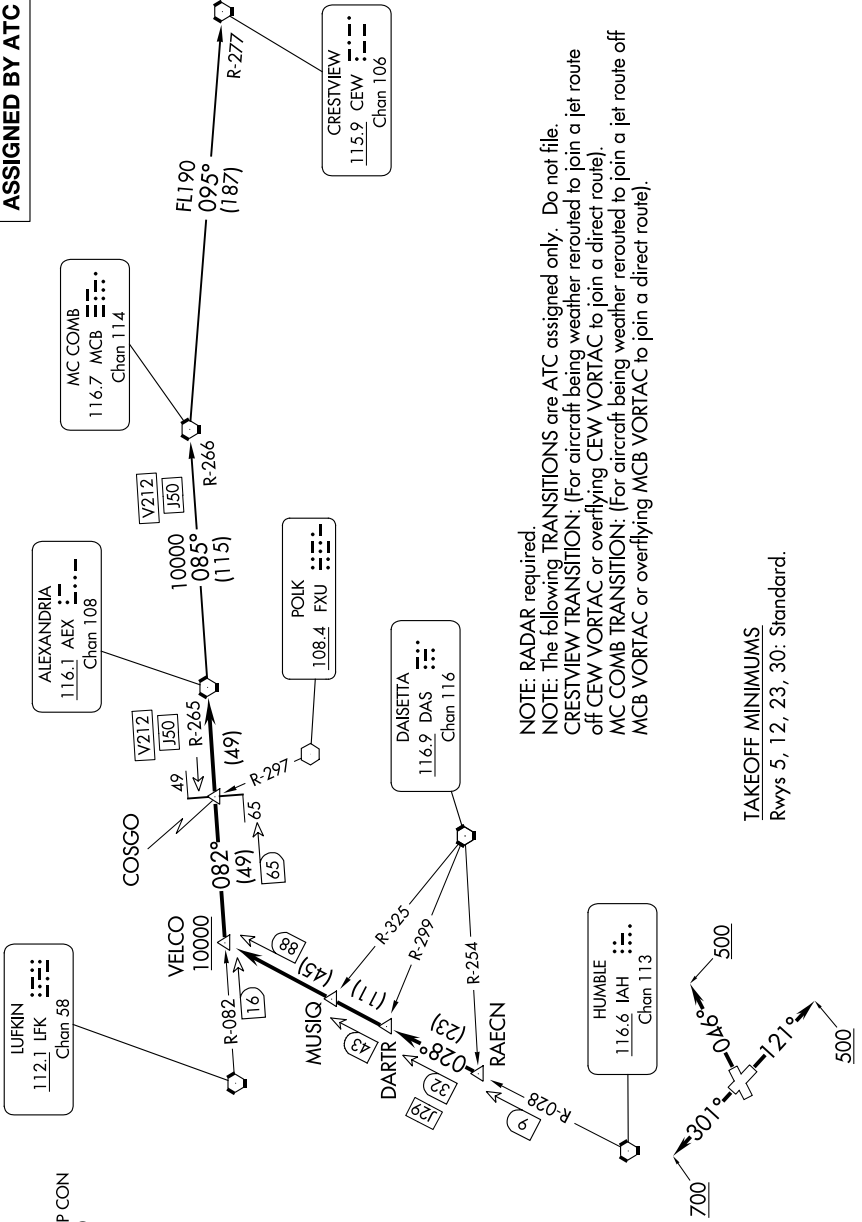

ALEXANDRIA THREE DEPARTURE

SC-5, 31 OCT 2024 to 28 NOV 2024

CINC DEL
125.6
CTAF
122.7
HOUSTON DEP CON
134.45 284.0

**TOP ALTITUDE:
ASSIGNED BY ATC**

NOTE: RADAR required.
NOTE: The following TRANSITIONS are ATC assigned only. Do not file.
CRESTVIEW TRANSITION: (For aircraft being weather rerouted to join a jet route off CEW VORTAC or overflying CEW VORTAC to join a direct route).
MC COMB TRANSITION: (For aircraft being weather rerouted to join a jet route off MCB VORTAC or overflying MCB VORTAC to join a direct route).

TAKEOFF MINIMUMS
 Rwys 5, 12, 23, 30: Standard.

NOTE: Chart not to scale.

(CONTINUED ON FOLLOWING PAGE)

SC-5, 31 OCT 2024 to 28 NOV 2024

ALEXANDRIA THREE DEPARTURE