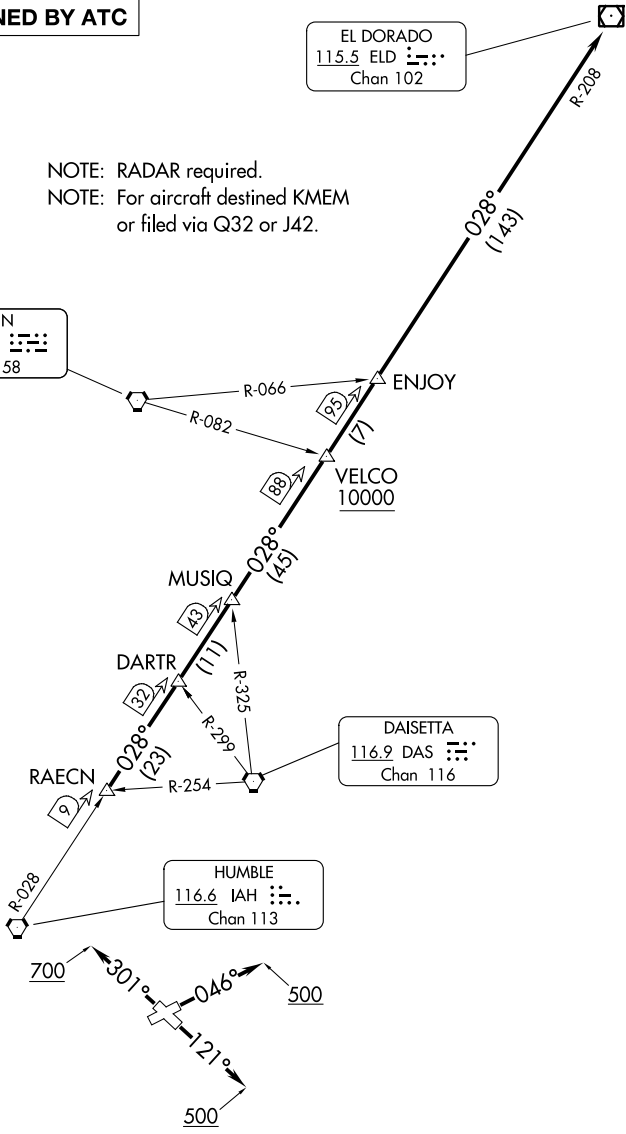

EL DORADO ONE DEPARTURE

CLNC DEL
125.6
CTAF
122.7
HOUSTON DEP CON
134.45 284.0

**TOP ALTITUDE:
ASSIGNED BY ATC**

EL DORADO
115.5 ELD :
Chan 102

NOTE: RADAR required.
NOTE: For aircraft destined KMEM
or filed via Q32 or J42.

LUFKIN
112.1 LFK :
Chan 58

DAISETTA
116.9 DAS :
Chan 116

HUMBLE
116.6 IAH :
Chan 113

TAKEOFF MINIMUMS
Rwys 5, 12, 23, 30: Standard.

NOTE: Chart not to scale.

(CONTINUED ON FOLLOWING PAGE)

SC-5, 31 OCT 2024 to 28 NOV 2024

SC-5, 31 OCT 2024 to 28 NOV 2024