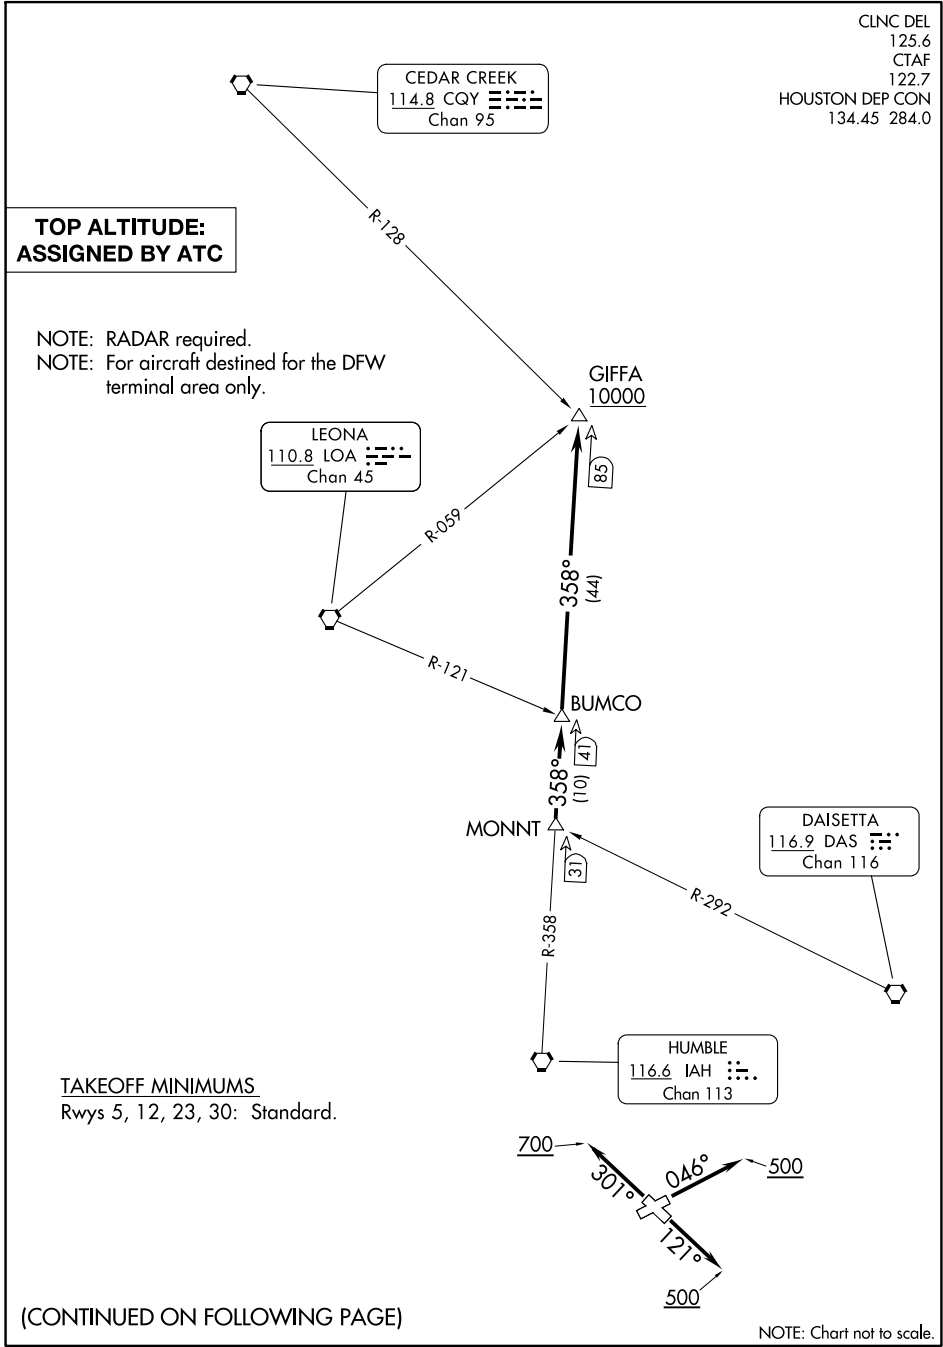

GIFFA ONE DEPARTURE

AL-5433 (FAA)

LA PORTE MUNI (T41)

LA PORTE, TEXAS

CLNC DEL
125.6
CTAF
122.7
HOUSTON DEP CON
134.45 284.0

CEDAR CREEK
114.8 CQY
Chan 95

LEONA
110.8 LOA
Chan 45

DAISETTA
116.9 DAS
Chan 116

HUMBLE
116.6 IAH
Chan 113

**TOP ALTITUDE:
ASSIGNED BY ATC**

NOTE: RADAR required.
NOTE: For aircraft destined for the DFW
terminal area only.

TAKEOFF MINIMUMS

Rwys 5, 12, 23, 30: Standard.

SC-5, 31 OCT 2024 to 28 NOV 2024

SC-5, 31 OCT 2024 to 28 NOV 2024

(CONTINUED ON FOLLOWING PAGE)

NOTE: Chart not to scale.

GIFFA ONE DEPARTURE

LA PORTE, TEXAS

LA PORTE MUNI (T41)