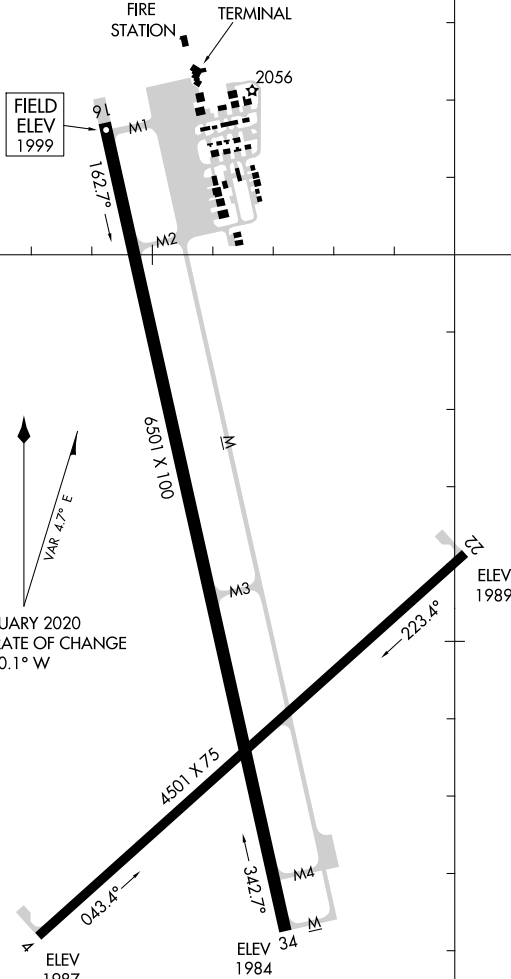

20086

AIRPORT DIAGRAM

AL-5440 (FAA)

HAYS RGNL (HYS)
HAYS, KANSAS

AWOS-3PT
125.525
CTAF/UNICOM
122.8

D

38°51'N

ELEV
1989

JANUARY 2020
ANNUAL RATE OF CHANGE
0.1° W

4501 X 75

6501 X 100

RWY 04-22
PCN 7 R/C/X/U
S-12.5, D-12.5

RWY 16-34
PCN 19 R/C/X/U
S-50, D-72, 2D-120

99°17'W

99°16'W

38°50'N

AIRPORT DIAGRAM

20086

HAYS, KANSAS
HAYS RGNL (HYS)

NC-2, 31 OCT 2024 to 28 NOV 2024

NC-2, 31 OCT 2024 to 28 NOV 2024