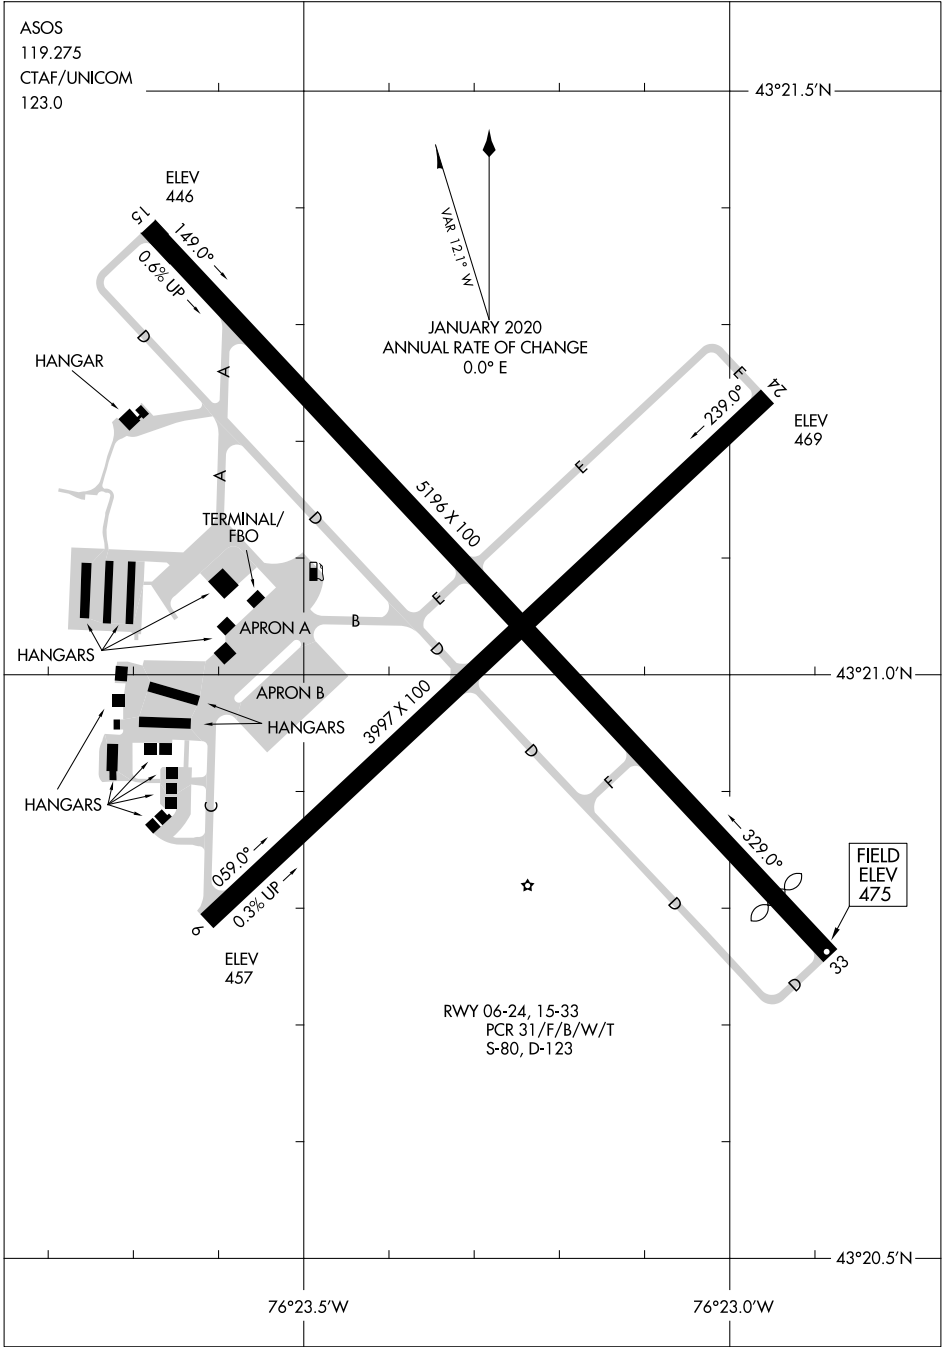

24025

AIRPORT DIAGRAM

AL-5518 (FAA)

OSWEGO COUNTY (FZY)
FULTON, NEW YORK

ASOS
119.275
CTAF/UNICOM
123.0

43°21.5'N

VAR 1.2° W
JANUARY 2020
ANNUAL RATE OF CHANGE
0.0° E

NE-2, 31 OCT 2024 to 28 NOV 2024

NE-2, 31 OCT 2024 to 28 NOV 2024

AIRPORT DIAGRAM
24025

FULTON, NEW YORK
OSWEGO COUNTY (FZY)